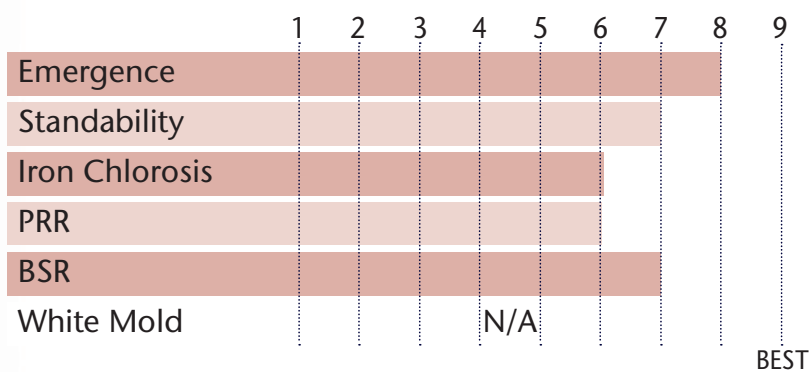

Solid Agronomics With Top Notch Yield Performance in Liberty Link® Package

- Excellent emergence and early vigor
- Very good resistance to Brown Stem Rot
- Good field tolerance for PRR protection
- Excellent SCN tolerance

PLANT CHARACTERISTICS

Flower Color	Purple
Pubescence Color	Lt Tawny
Pod Color	Tan
Hilum Color	Black
Plant Height	MT

POSITIONING & ADAPTABILITY

Yield Score for Maturity	9
Light Soils	8
Heavy Soils	7
Row Width	ALL
Sudden Death Syndrome	N/A