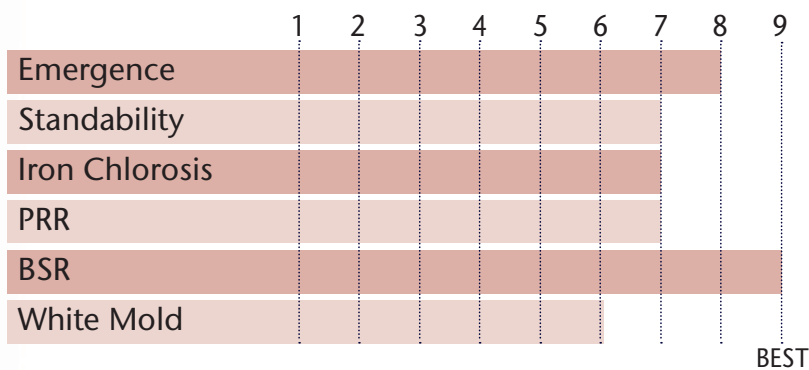

A Top Choice for Roundup Ready 2 Xtend™ Acres in the Central and Western Corn Belt

- Very good tolerance to Sudden Death Syndrome
- Resistant to Brown Stem Rot
- Good field tolerance for PRR protection
- PI88.788 cyst protection

PLANT CHARACTERISTICS

Flower Color	Purple
Pubescence Color	Gray
Pod Color	Tan
Hilum Color	Black
Plant Height	MT

POSITIONING & ADAPTABILITY

Yield Score for Maturity	9
Light Soils	8
Heavy Soils	7
Row Width	ALL
Sudden Death Syndrome	7