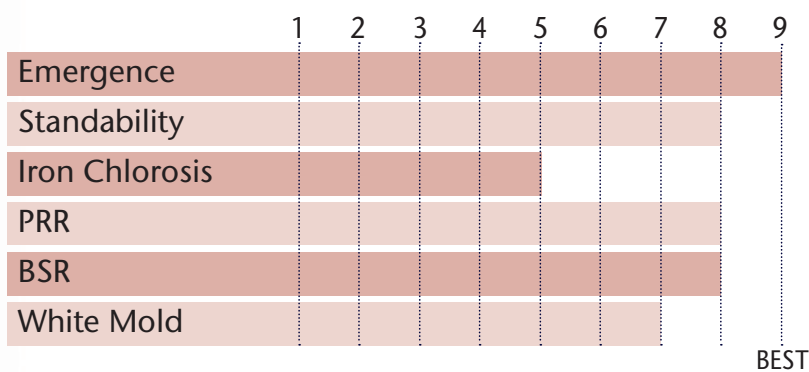

A Top Choice for Late Group 2 Liberty Link[®] Soybean Acres

- Very good defensive package leads to broad adaptability
- Excellent emergence for a fast start in the spring
- Rps 1c gene for PRR protection
- Excellent SCN tolerance

PLANT CHARACTERISTICS

Flower Color	Purple
Pubescence Color	Gray
Pod Color	Brown
Hilum Color	IB
Plant Height	MT

POSITIONING & ADAPTABILITY

Yield Score for Maturity	9
Light Soils	8
Heavy Soils	8
Row Width	ALL
Sudden Death Syndrome	8