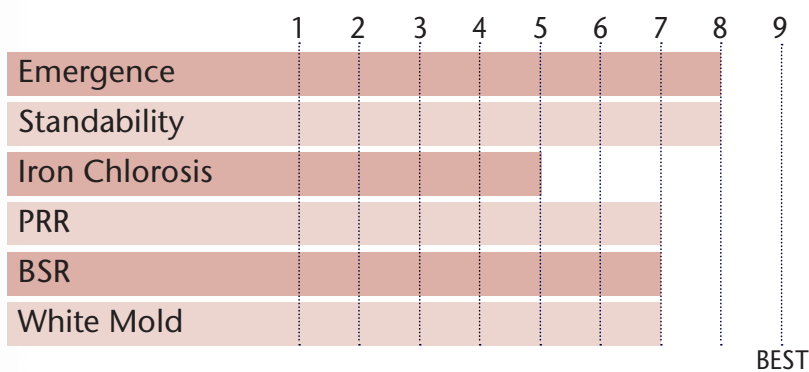

Consistent Yield Performance Helps This Liberty Link[®] Variety Rise to the Top

- Solid agronomic package for broad adaptability
- Very good performance north to I-80 corridor
- Rps 1k gene for PRR protection
- Excellent SCN tolerance

PLANT CHARACTERISTICS	
Flower Color	Purple
Pubescence Color	Lt Tawny
Pod Color	Brown
Hilum Color	Black
Plant Height	MT

POSITIONING & ADAPTABILITY	
Yield Score for Maturity	7
Light Soils	8
Heavy Soils	7
Row Width	ALL
Sudden Death Syndrome	8