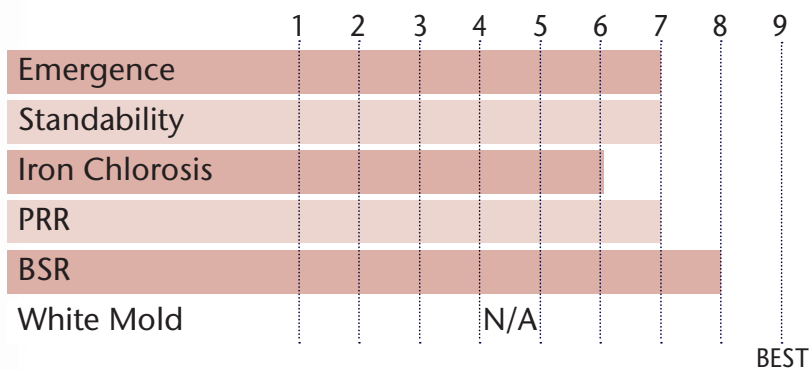

Roundup Ready 2 Xtend™ Variety That Raises the Performance Bar

- Attractive variety with unmatched consistency
- Very good SDS tolerance rating
- Rps 1c gene for PRR protection
- PI88.788 cyst protection

PLANT CHARACTERISTICS	
Flower Color	Purple
Pubescence Color	Gray
Pod Color	Brown
Hilum Color	IB
Plant Height	MT

POSITIONING & ADAPTABILITY	
Yield Score for Maturity	9
Light Soils	8
Heavy Soils	8
Row Width	ALL
Sudden Death Syndrome	7