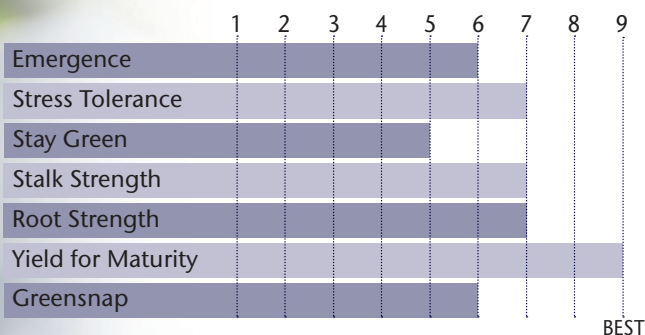

Consistent Ear Development Plus Deep Kernels Equals Big Yields

- Elite yield performance at high plant populations
- Broad adaptability across soil types and yield environments
- Excellent yield response to fungicide application
- Dependable late season standability despite below average staygreen
- Also available as TP 70-12

AGRONOMIC CHARACTERISTICS