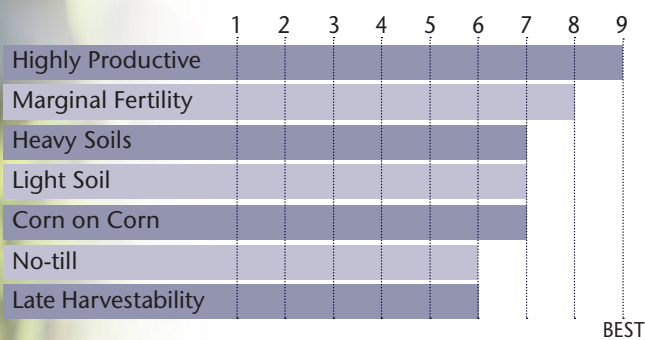

Consistent Ear Development Plus Deep Kernels Equals Big Yields

- Elite yield performance at high plant populations
- Broad adaptability across soil types and yield environments
- Excellent yield response to fungicide application
- Dependable late season standability despite below average staygreen
- Also available as TP 70-12

AGRONOMIC CHARACTERISTICS

GDU to Flowering	1300
GDU to Blacklayer	2780
Refuge Requirement	5% RIB
Herbicide Tolerance	RR

PLANT & EAR CHARACTERISTICS

Plant Height	MT
Ear Height	M
Ear Type	Semi-Determinate
Population	MH-H
Test Weight	M

HYBRID POSITIONING & ADAPTABILITY

AREA OF ADAPTATION

DISEASE TOLERANCE RATINGS