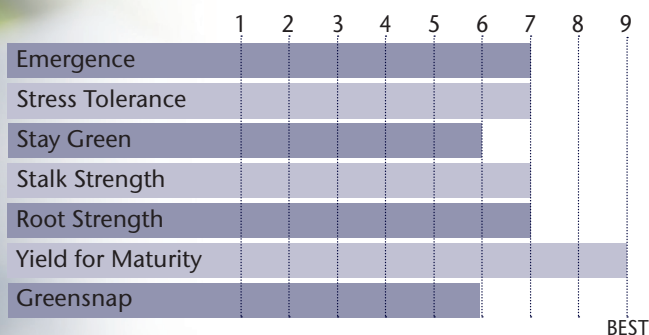

## Versatile Hybrid with Top Performance Across Enviroments

- Shorter plant type with very good root strength
- Excellent drydown enhance yield to moisture ratio
- Very good Northern Corn Leaf Blight tolerance
- Semi flex ear type responds to increasing plant population
- Also available as TP 70-98

### AGRONOMIC CHARACTERISTICS

GDU to Flowering	1230
GDU to Blacklayer	2460
Refuge Requirement	5% RIB
Herbicide Tolerance	RR