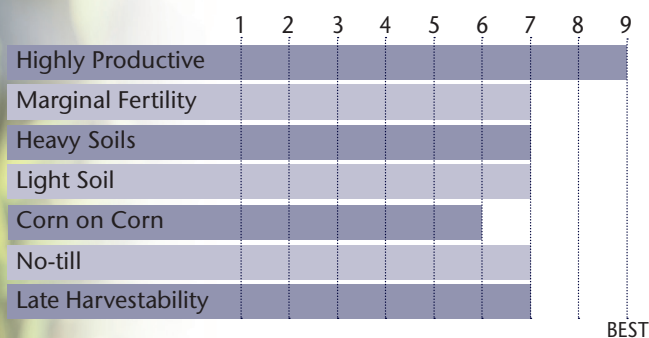

HYBRID POSITIONING & ADAPTABILITY