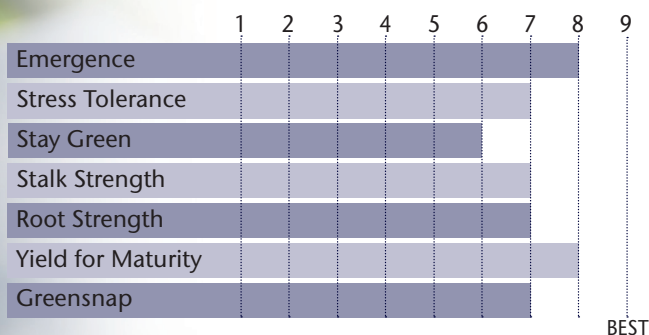

New Lead Genuity® SmartStax® RIB Complete® Hybrid with Dependable Agronomics

- Top performer in moderate to highly productive soil types
- Soild stress tolerance enhances broad adaptation
- Excellent emergence for early planting and no-till
- Best performance at medium high to high planting populations

AGRONOMIC CHARACTERISTICS