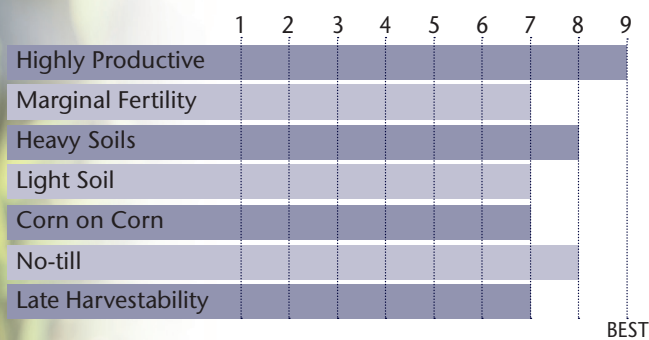

AGRONOMIC CHARACTERISTICS

GDU to Flowering	1270
GDU to Blacklayer	2450
Refuge Requirement	5% RIB
Herbicide Tolerance	RR/LL

PLANT & EAR CHARACTERISTICS

Plant Height	MT
Ear Height	M
Ear Type	Semi-Flex
Population	MH-H
Test Weight	M

HYBRID POSITIONING & ADAPTABILITY

AREA OF ADAPTATION

DISEASE TOLERANCE RATINGS