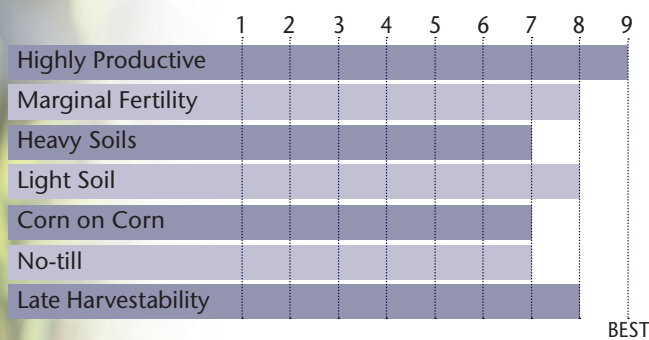

Excellent Top End Yield Potential with Strong Agronomics

- Widely adapted hybrid East to West
- Fits well across all soil types
- Very good stress tolerance
- Excels as a full season hybrid
- Also available as TP 58-01 2P

AGRONOMIC CHARACTERISTICS

GDU to Flowering	1225
GDU to Blacklayer	2390
Refuge Requirement	None
Herbicide Tolerance	None

PLANT & EAR CHARACTERISTICS

Plant Height	M
Ear Height	M
Ear Type	Semi-Determinate
Population	MH-H
Test Weight	M

HYBRID POSITIONING & ADAPTABILITY

AREA OF ADAPTATION

DISEASE TOLERANCE RATINGS