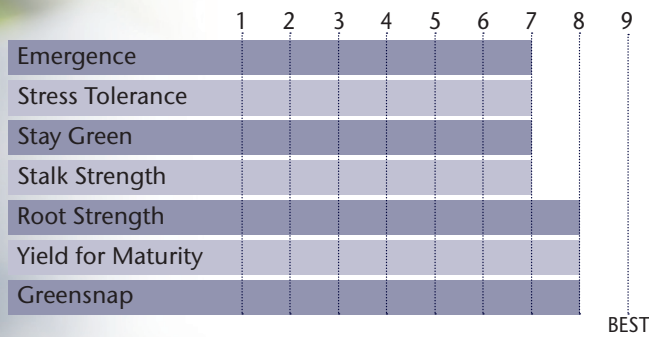

Excellent Top End Yield Potential with Strong Agronomics

- Widely adapted hybrid East to West
- Fits well across all soil types
- Very good stress tolerance
- Excels as a full season hybrid
- Also available as TP 58-01 2P

AGRONOMIC CHARACTERISTICS