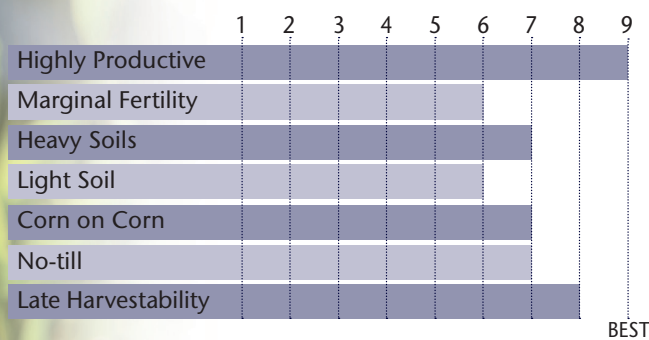

Robust Hybrid With Excellent Standability and Top Notch Yield Performance

- Excellent grain quality and test weight
- Responds well to higher plant populations
- Soild emergence and seedling vigor for early planting
- Very good performance north of zone as full season hybrid

AGRONOMIC CHARACTERISTICS

GDU to Flowering	1250
GDU to Blacklayer	2440
Refuge Requirement	5% RIB
Herbicide Tolerance	RR/LL

PLANT & EAR CHARACTERISTICS

Plant Height	T
Ear Height	MT
Ear Type	Determinate
Population	MH-H
Test Weight	H

HYBRID POSITIONING & ADAPTABILITY

AREA OF ADAPTATION

DISEASE TOLERANCE RATINGS