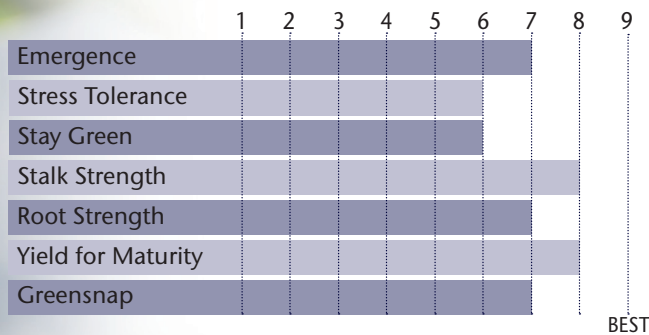

Robust Hybrid With Excellent Standability and Top Notch Yield Performance

- Excellent grain quality and test weight
- Responds well to higher plant populations
- Soild emergence and seedling vigor for early planting
- Very good performance north of zone as full season hybrid

AGRONOMIC CHARACTERISTICS