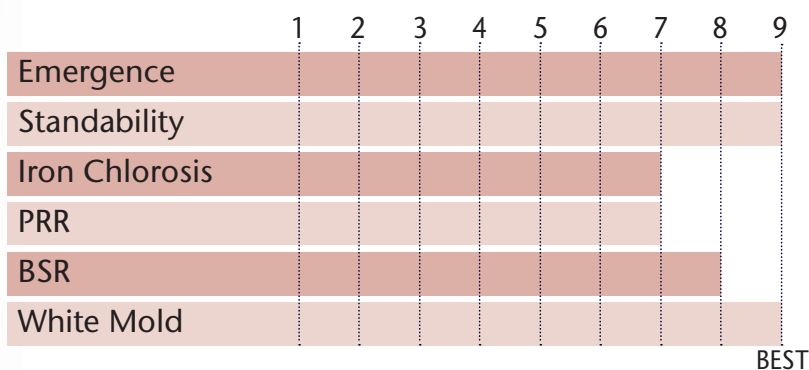

Best in Class White Mold Tolerance for Challenging Acres

- Excellent standability across environments
- Moderate resistance to Brown Stem Rot
- Good IDC tolerance enhances broad adaptability
- PI 88.788 cyst protection

PLANT CHARACTERISTICS

Flower Color	Purple
Pubescence Color	Gray
Pod Color	Brown
Hilum Color	IB
Plant Height	M

POSITIONING & ADAPTABILITY

Yield Score for Maturity	7
Light Soils	8
Heavy Soils	9
Row Width	ALL
Sudden Death Syndrome	N/A