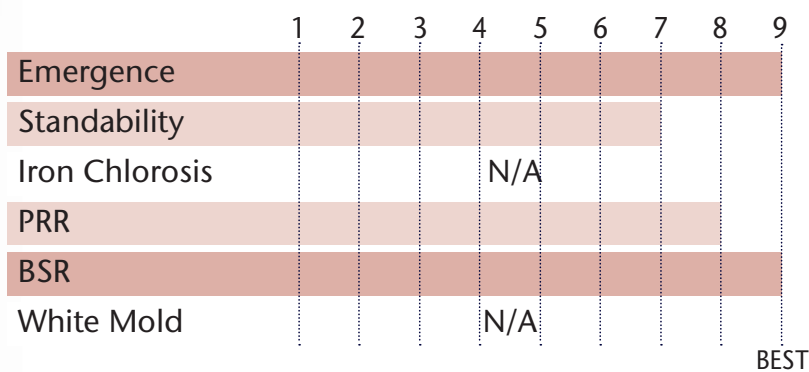

## Next Level Yield Performance at Mid-Group 3

- Outstanding emergence and early vigor
- Top of the line stress tolerance
- This bean belongs on all soil types
- PI 88.788 cyst protection

### PLANT CHARACTERISTICS

Flower Color	Purple
Pubescence Color	Gray
Pod Color	Brown
Hilum Color	IB
Plant Height	M

### POSITIONING & ADAPTABILITY

Yield Score for Maturity	9
Light Soils	9
Heavy Soils	7
Row Width	ALL
Sudden Death Syndrome	7