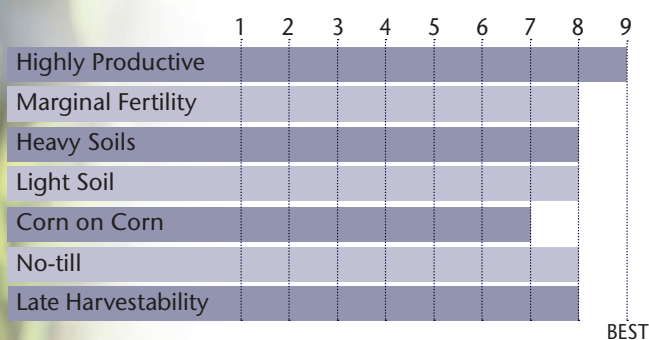

AGRONOMIC CHARACTERISTICS

GDU to Silk	1330
GDU to Blacklayer	2500
Refuge Requirement	None
Herbicide Tolerance	None

PLANT & EAR CHARACTERISTICS

Plant Height	MT
Ear Height	MT
Ear Type	Semi-Flex
Population	M-MH
Test Weight	MH

HYBRID POSITIONING & ADAPTABILITY

AREA OF ADAPTATION

DISEASE TOLERANCE RATINGS