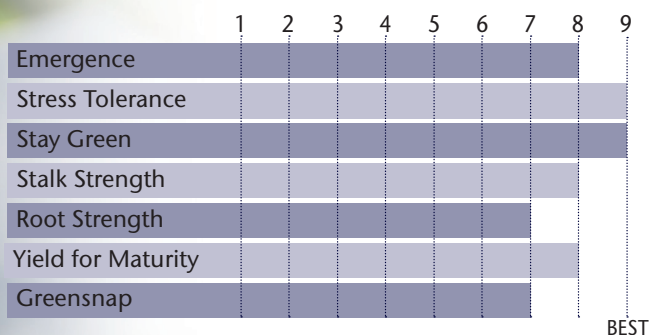

Broadly Adapted Conventional Hybrid with Agrisure Artesian® Technology!

- Consistent performance across the Corn Belt
- Excellent stalks and very good roots
- Great choice for corn-on-corn acres
- Agrisure Artesian® technology offers proven drought tolerance
- Also available as TP 61-01^{3122A}, TP 31-01^{3011A}, and TP 43-01^{GTA}

AGRONOMIC CHARACTERISTICS