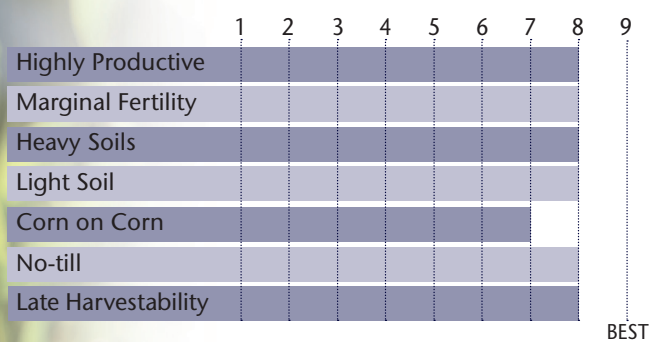

HYBRID POSITIONING & ADAPTABILITY