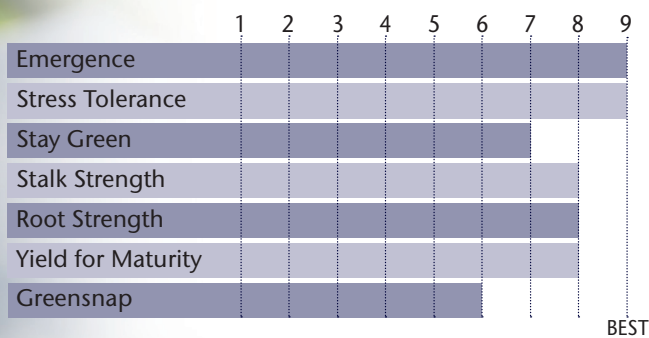

Agrisure Artesian® Hybrid with Big Yield Potential

- Superior stalk and root strength
- Very good dual purpose hybrid
- Widely adapted hybrid East to West
- Excellent Goss' Wilt tolerance
- Also available as TP 50-94 ^A

AGRONOMIC CHARACTERISTICS