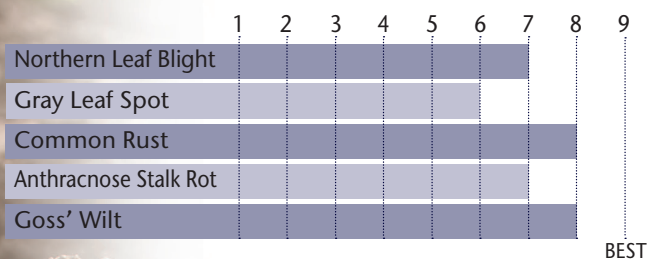

DISEASE TOLERANCE RATINGS