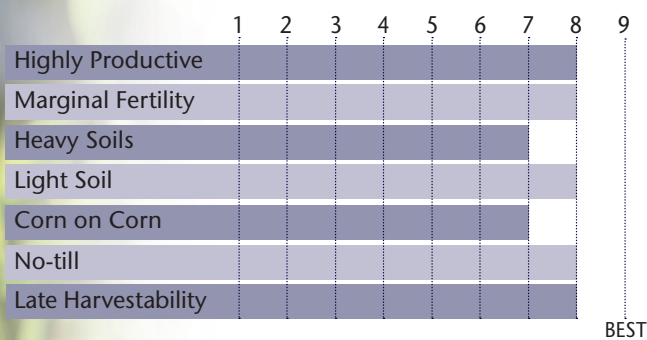

HYBRID POSITIONING & ADAPTABILITY