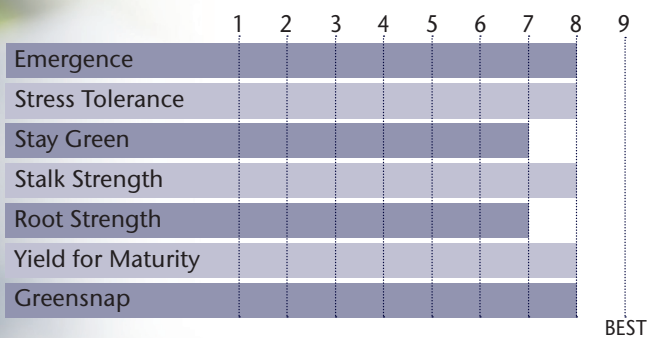

Doughtgard® Option with Excellent Yield Stability

- Defensive hybrid with very good top end yield
- Excellent performance south of zone
- Very good stalk strength and late season appearance
- Top performance on tough and variable soil types

AGRONOMIC CHARACTERISTICS