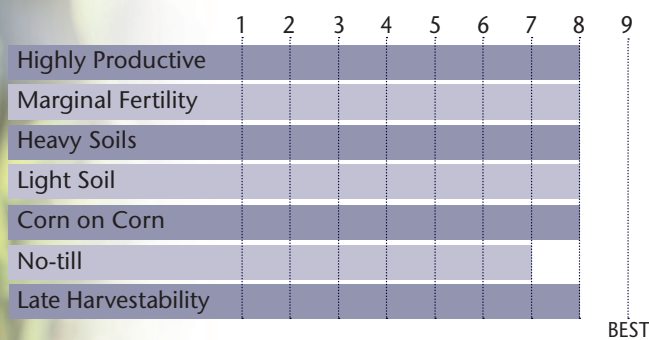

AGRONOMIC CHARACTERISTICS

GDU to Silk	1240
GDU to Blacklayer	2500
Refuge Requirement	5% RIB
Herbicide Tolerance	RR/LL

PLANT & EAR CHARACTERISTICS

Plant Height	M
Ear Height	M
Ear Type	Semi-Flex
Population	MH-H
Test Weight	MH

HYBRID POSITIONING & ADAPTABILITY

AREA OF ADAPTATION

DISEASE TOLERANCE RATINGS

EAR APPEARANCE