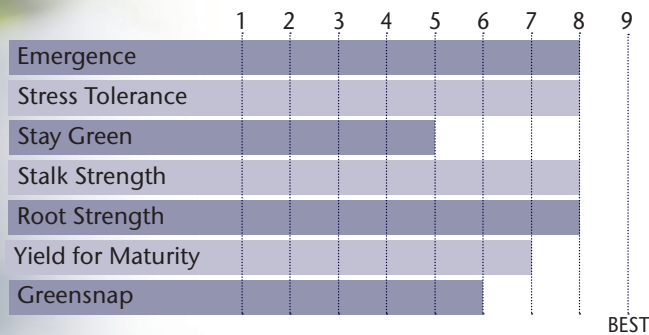

Consistent Yield Performance with Impressive Agronomics!

- Very good performance across all soil types
- Excellent root and stalk strength
- Flex ear type fits for all environments and populations
- Use caution in fields with a history of heavy Goss' Wilt

AGRONOMIC CHARACTERISTICS