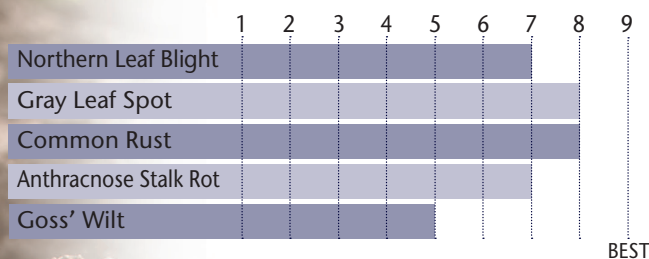

Consistent Yield Performance with Impressive Agronomics!

- Very good performance across all soil types
- Excellent root and stalk strength
- Flex ear type fits for all environments and populations
- Use caution in fields with a history of heavy Goss' Wilt

AGRONOMIC CHARACTERISTICS

GDU to Silk	1240
GDU to Blacklayer	2500
Refuge Requirement	5% RIB
Herbicide Tolerance	RR/LL

PLANT & EAR CHARACTERISTICS

Plant Height	M
Ear Height	M
Ear Type	Semi-Flex
Population	MH-H
Test Weight	MH

HYBRID POSITIONING & ADAPTABILITY

AREA OF ADAPTATION

DISEASE TOLERANCE RATINGS

EAR APPEARANCE