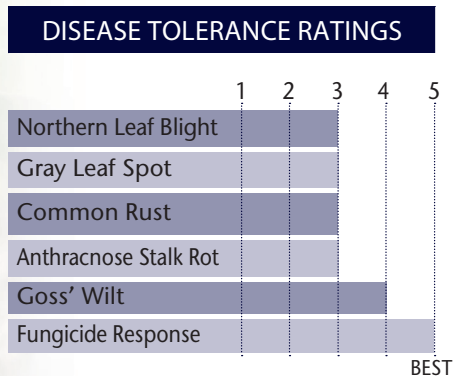

Proven Conventional Hybrid With The Whole Package

- Consistent and proven high yielding hybrid
- Strong stalks and roots
- Excellent performance east to west
- Outstanding grain quality and test weight

GDU to Flowering	1310
GDU to Black Layer	2450
Refuge Requirement	None
Herbicide Tolerance	None

PLANT & EAR CHARACTERISTICS

Leaf Angle	Semi-Erect
Plant Height	Medium Tall
Ear Height	Medium
Ear Type	Semi-Flex
Population	Medium - Medium High
Test Weight	4

Test Weight Rating Scale (1-5)
A higher score indicates a heavier test weight

5 = Excellent 4 = Very Good 3 = Average 2 = Below Average 1 = Poor
*All ratings presented are from past performance and do not ensure future results