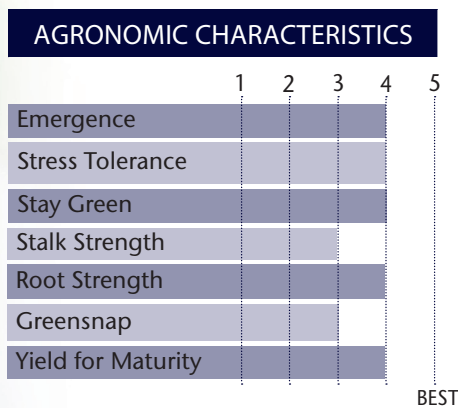

Proven Conventional Hybrid With The Whole Package

- Consistent and proven high yielding hybrid
- Strong stalks and roots
- Excellent performance east to west
- Outstanding grain quality and test weight

GDU to Flowering	1310
GDU to Black Layer	2450
Refuge Requirement	None
Herbicide Tolerance	None

PLANT & EAR CHARACTERISTICS

Leaf Angle	Semi-Erect
Plant Height	Medium Tall
Ear Height	Medium
Ear Type	Semi-Flex
Population	Medium - Medium High
Test Weight	4

Test Weight Rating Scale (1-5)
A higher score indicates a heavier test weight

5 = Excellent 4 = Very Good 3 = Average 2 = Below Average 1 = Poor
*All ratings presented are from past performance and do not ensure future results