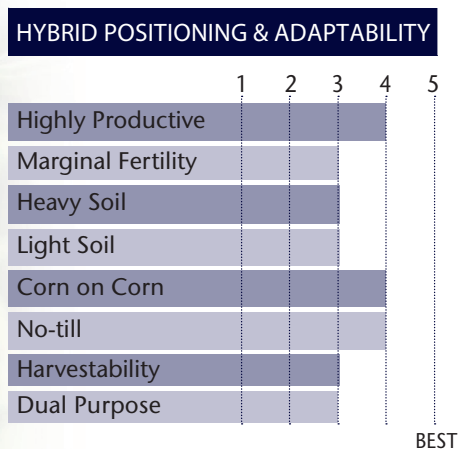

PLANT & EAR CHARACTERISTICS

Leaf Angle	Semi-Erect
Plant Height	Medium Tall
Ear Height	Medium
Ear Type	Semi-Flex
Population	Medium - Medium High
Test Weight	4

Test Weight Rating Scale (1-5)
A higher score indicates a heavier test weight