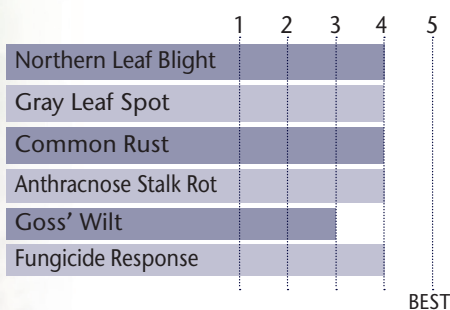

Medium Tall Plant With Large, Girthy Fixed Ears

- Good leaf disease tolerance and stay green
- Impressive late season appearance
- Responds well to higher plant populations

AGRONOMIC CHARACTERISTICS

GDU to Flowering	1330
GDU to Black Layer	2630
Refuge Requirement	None
Herbicide Tolerance	None

PLANT & EAR CHARACTERISTICS

Leaf Angle	Drooping
Plant Height	Medium Tall
Ear Height	Medium
Ear Type	Determinate
Population	Medium High - High
Test Weight	4

Test Weight Rating Scale (1-5)
A higher score indicates a heavier test weight

HYBRID POSITIONING & ADAPTABILITY

DISEASE TOLERANCE RATINGS

AREA OF ADAPTATION