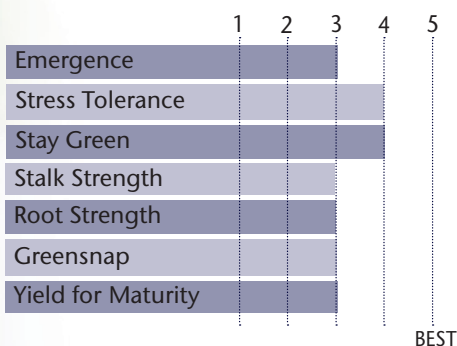

Medium Tall Plant With Large, Girthy Fixed Ears

- Good leaf disease tolerance and stay green
- Impressive late season appearance
- Responds well to higher plant populations

AGRONOMIC CHARACTERISTICS

GDU to Flowering	1330
GDU to Black Layer	2630
Refuge Requirement	None
Herbicide Tolerance	None

PLANT & EAR CHARACTERISTICS

Leaf Angle	Drooping
Plant Height	Medium Tall
Ear Height	Medium
Ear Type	Determinate
Population	Medium High - High
Test Weight	4

Test Weight Rating Scale (1-5)
A higher score indicates a heavier test weight