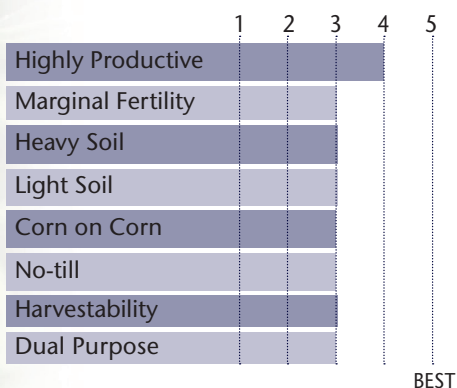

HYBRID POSITIONING & ADAPTABILITY