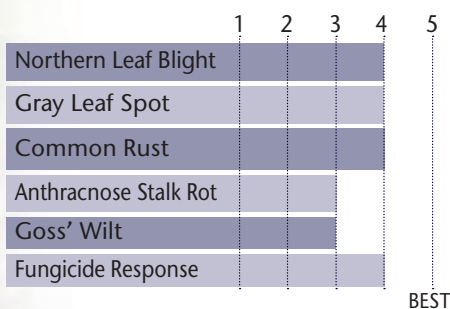

DISEASE TOLERANCE RATINGS