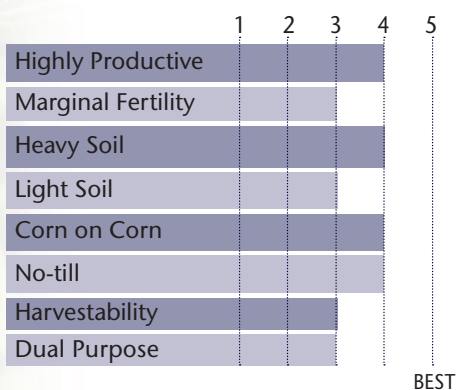

HYBRID POSITIONING & ADAPTABILITY