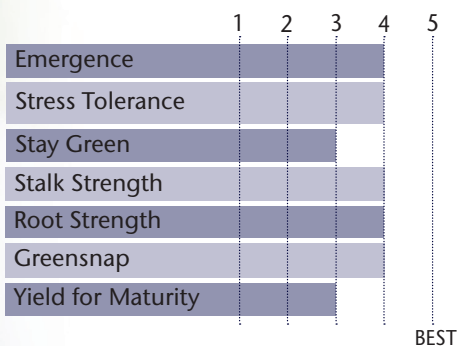

### A Great Opportunity for Corn-On-Corn Acres Packaged With Insecticide

- Solid roots and stalks
- Responds well to fungicide application
- Very good test weight and grain quality

#### AGRONOMIC CHARACTERISTICS

#### HYBRID POSITIONING & ADAPTABILITY