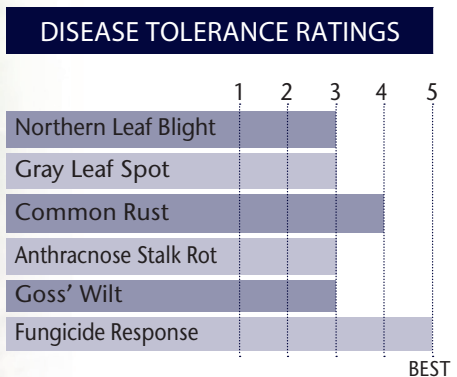

High Yielding VT Double PRO[®] RIB Complete[®] Hybrid

- Great hybrid with solid agronomics
- Very strong stalks and roots
- Very consistent eat within the row, results in strong yield
- Appealing late season intactness

GDU to Flowering	1300
GDU to Black Layer	2640
Refuge Requirement	5% RIB
Herbicide Tolerance	RR

PLANT & EAR CHARACTERISTICS

Leaf Angle	Semi-Erect
Plant Height	Medium
Ear Height	Medium
Ear Type	Semi-Flex
Population	Medium High
Test Weight	3

Test Weight Rating Scale (1-5)
A higher score indicates a heavier test weight

AREA OF ADAPTATION

5 = Excellent 4 = Very Good 3 = Average 2 = Below Average 1 = Poor
*All ratings presented are from past performance and do not ensure future results