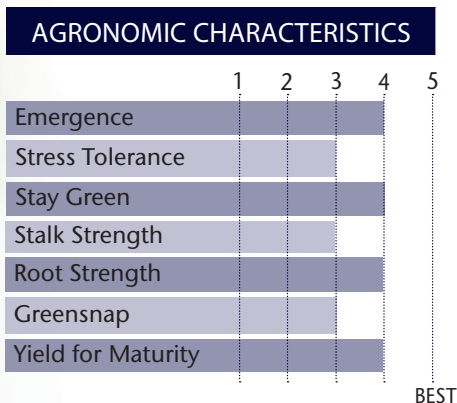

High Yielding VT Double PRO[®] RIB Complete[®] Hybrid

- Great hybrid with solid agronomics
- Very strong stalks and roots
- Very consistent eat within the row, results in strong yield
- Appealing late season intactness

GDU to Flowering	1300
GDU to Black Layer	2640
Refuge Requirement	5% RIB
Herbicide Tolerance	RR

PLANT & EAR CHARACTERISTICS

Leaf Angle	Semi-Erect
Plant Height	Medium
Ear Height	Medium
Ear Type	Semi-Flex
Population	Medium High
Test Weight	3

Test Weight Rating Scale (1-5)
A higher score indicates a heavier test weight

AREA OF ADAPTATION

5 = Excellent 4 = Very Good 3 = Average 2 = Below Average 1 = Poor
*All ratings presented are from past performance and do not ensure future results