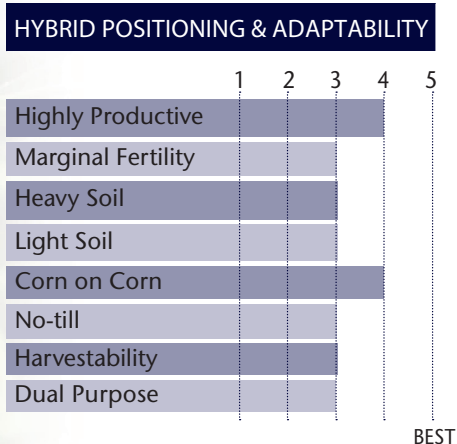

High Yielding VT Double PRO[®] RIB Complete[®] Hybrid

- Great hybrid with solid agronomics
- Very strong stalks and roots
- Very consistent eat within the row, results in strong yield
- Appealing late season intactness

Test Weight Rating Scale (1-5)
A higher score indicates a heavier test weight

AREA OF ADAPTATION

5 = Excellent 4 = Very Good 3 = Average 2 = Below Average 1 = Poor
*All ratings presented are from past performance and do not ensure future results