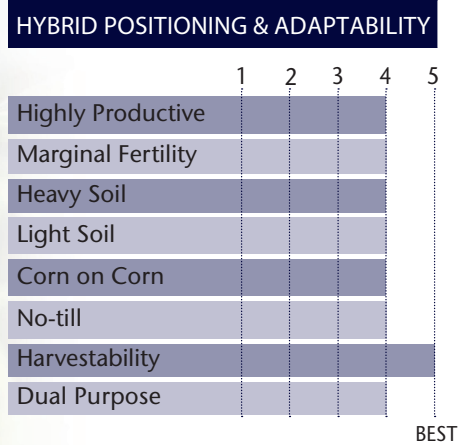

Outstanding Yield For The Non-Rootworm Acre

- High yielding hybrid with very good grain quality
- Very good stalks and roots to fit all rotations
- Very good drought and greensnap tolerance

GDU to Flowering	1240
GDU to Black Layer	2350
Refuge Requirement	5% RIB
Herbicide Tolerance	RR

PLANT & EAR CHARACTERISTICS

Leaf Angle	Erect
Plant Height	Medium
Ear Height	Medium
Ear Type	Semi-Determinate
Population	Medium High
Test Weight	4

Test Weight Rating Scale (1-5)
A higher score indicates a heavier test weight