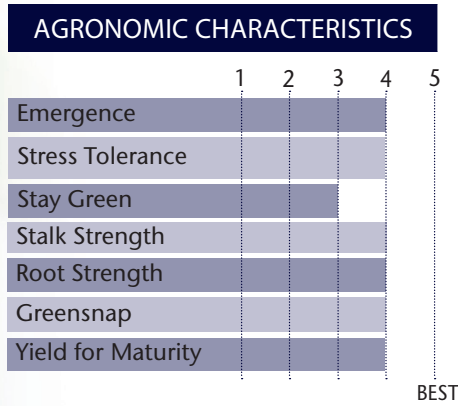

Outstanding Yield For The Non-Rootworm Acre

- High yielding hybrid with very good grain quality
- Very good stalks and roots to fit all rotations
- Very good drought and greensnap tolerance

GDU to Flowering	1240
GDU to Black Layer	2350
Refuge Requirement	5% RIB
Herbicide Tolerance	RR

PLANT & EAR CHARACTERISTICS

Leaf Angle	Erect
Plant Height	Medium
Ear Height	Medium
Ear Type	Semi-Determinate
Population	Medium High
Test Weight	4

Test Weight Rating Scale (1-5)
A higher score indicates a heavier test weight

5 = Excellent 4 = Very Good 3 = Average 2 = Below Average 1 = Poor
*All ratings presented are from past performance and do not ensure future results