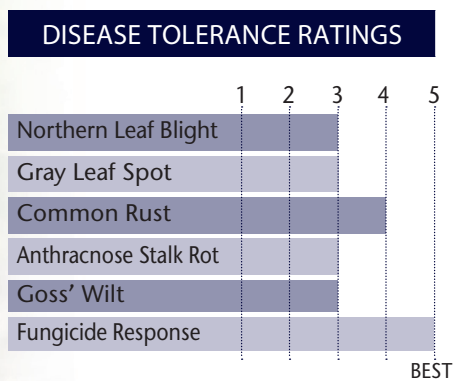

Outstanding Yield For The Non-Rootworm Acre

- High yielding hybrid with very good grain quality
- Very good stalks and roots to fit all rotations
- Very good drought and greensnap tolerance

GDU to Flowering	1240
GDU to Black Layer	2350
Refuge Requirement	5% RIB
Herbicide Tolerance	RR

PLANT & EAR CHARACTERISTICS

Leaf Angle	Erect
Plant Height	Medium
Ear Height	Medium
Ear Type	Semi-Determinate
Population	Medium High
Test Weight	4

Test Weight Rating Scale (1-5)
A higher score indicates a heavier test weight

5 = Excellent 4 = Very Good 3 = Average 2 = Below Average 1 = Poor
*All ratings presented are from past performance and do not ensure future results