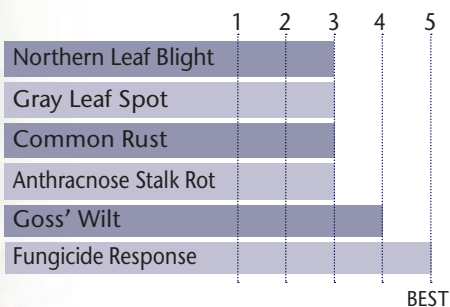

AGRONOMIC CHARACTERISTICS

GDU to Flowering	1350
GDU to Black Layer	2695
Refuge Requirement	None
Herbicide Tolerance	GT

HYBRID POSITIONING & ADAPTABILITY

PLANT & EAR CHARACTERISTICS

Leaf Angle	Horizontal
Plant Height	Medium Tall - Tall
Ear Height	Medium High
Ear Type	Semi-Flex
Population	Medium - Medium High
Test Weight	3

Test Weight Rating Scale (1-5)
A higher score indicates a heavier test weight

DISEASE TOLERANCE RATINGS

5 = Excellent 4 = Very Good 3 = Average 2 = Below Average 1 = Poor
*All ratings presented are from past performance and do not ensure future results