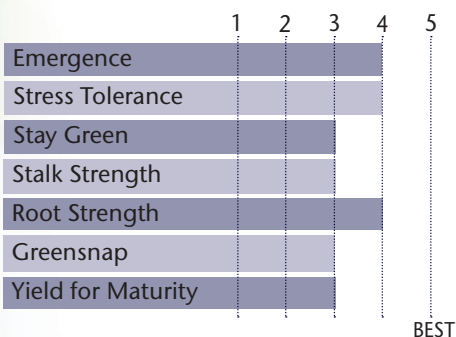

Widely Adapted Glyphosate Hybrid

- Exciting Agrisure® GT hybrid with high yield potential
- Excellent stalks and very good roots
- Girthy ears that flex for top-end yields
- Can be placed east to west in maturity zone

AGRONOMIC CHARACTERISTICS

GDU to Flowering	1350
GDU to Black Layer	2695
Refuge Requirement	None
Herbicide Tolerance	GT

HYBRID POSITIONING & ADAPTABILITY

PLANT & EAR CHARACTERISTICS

Leaf Angle	Horizontal
Plant Height	Medium Tall - Tall
Ear Height	Medium High
Ear Type	Semi-Flex
Population	Medium - Medium High
Test Weight	3

Test Weight Rating Scale (1-5)
A higher score indicates a heavier test weight

DISEASE TOLERANCE RATINGS

5 = Excellent 4 = Very Good 3 = Average 2 = Below Average 1 = Poor
*All ratings presented are from past performance and do not ensure future results