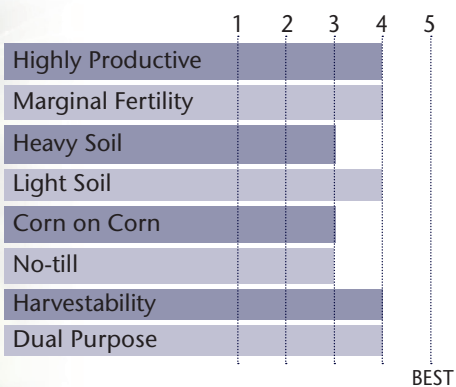

Widely Adapted Glyphosate Hybrid

- Exciting Agrisure® GT hybrid with high yield potential
- Excellent stalks and very good roots
- Girthy ears that flex for top-end yields
- Can be placed east to west in maturity zone

AGRONOMIC CHARACTERISTICS

GDU to Flowering	1350
GDU to Black Layer	2695
Refuge Requirement	None
Herbicide Tolerance	GT

HYBRID POSITIONING & ADAPTABILITY

PLANT & EAR CHARACTERISTICS

Leaf Angle	Horizontal
Plant Height	Medium Tall - Tall
Ear Height	Medium High
Ear Type	Semi-Flex
Population	Medium - Medium High
Test Weight	3