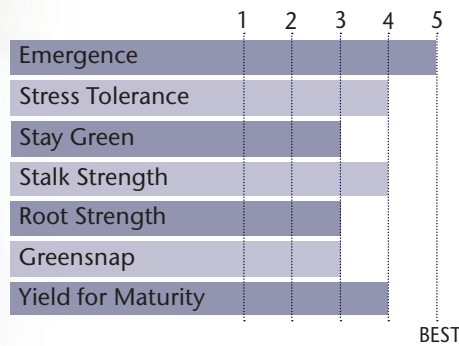

New Lead Hybrid With Excellent Early Seed Vigor

- Early flowering hybrid with good southern movement
- Strong performance across environments
- Great option for tough acres
- Dual purpose hybrid for silage and grain

AGRONOMIC CHARACTERISTICS

GDU to Flowering	1190
GDU to Black Layer	2260
Refuge Requirement	5% RIB
Herbicide Tolerance	RR

PLANT & EAR CHARACTERISTICS

Leaf Angle	Semi-Erect
Plant Height	Medium Tall
Ear Height	Medium High
Ear Type	Semi-Flex
Population	Medium - Medium High
Test Weight	3

Test Weight Rating Scale (1-5)
A higher score indicates a heavier test weight

HYBRID POSITIONING & ADAPTABILITY

DISEASE TOLERANCE RATINGS

AREA OF ADAPTATION

5 = Excellent 4 = Very Good 3 = Average 2 = Below Average 1 = Poor
*All ratings presented are from past performance and do not ensure future results