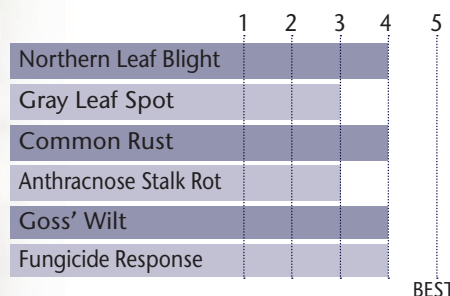

AGRONOMIC CHARACTERISTICS

GDU to Flowering	1190
GDU to Black Layer	2260
Refuge Requirement	5% RIB
Herbicide Tolerance	RR

PLANT & EAR CHARACTERISTICS

Leaf Angle	Semi-Erect
Plant Height	Medium Tall
Ear Height	Medium High
Ear Type	Semi-Flex
Population	Medium - Medium High
Test Weight	3

Test Weight Rating Scale (1-5)
A higher score indicates a heavier test weight

HYBRID POSITIONING & ADAPTABILITY

DISEASE TOLERANCE RATINGS

AREA OF ADAPTATION

5 = Excellent 4 = Very Good 3 = Average 2 = Below Average 1 = Poor
*All ratings presented are from past performance and do not ensure future results