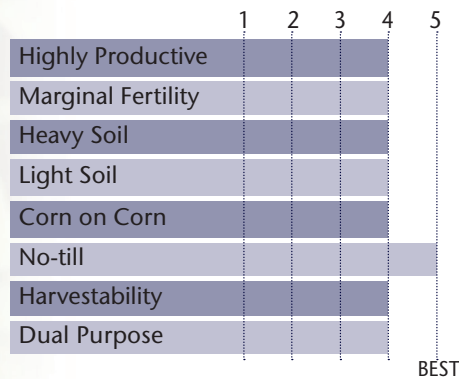

New Lead Hybrid With Excellent Early Seed Vigor

- Early flowering hybrid with good southern movement
- Strong performance across environments
- Great option for tough acres
- Dual purpose hybrid for silage and grain

AGRONOMIC CHARACTERISTICS

GDU to Flowering	1190
GDU to Black Layer	2260
Refuge Requirement	5% RIB
Herbicide Tolerance	RR

PLANT & EAR CHARACTERISTICS

Leaf Angle	Semi-Erect
Plant Height	Medium Tall
Ear Height	Medium High
Ear Type	Semi-Flex
Population	Medium - Medium High
Test Weight	3

Test Weight Rating Scale (1-5)
A higher score indicates a heavier test weight

HYBRID POSITIONING & ADAPTABILITY

DISEASE TOLERANCE RATINGS

AREA OF ADAPTATION

5 = Excellent 4 = Very Good 3 = Average 2 = Below Average 1 = Poor
*All ratings presented are from past performance and do not ensure future results