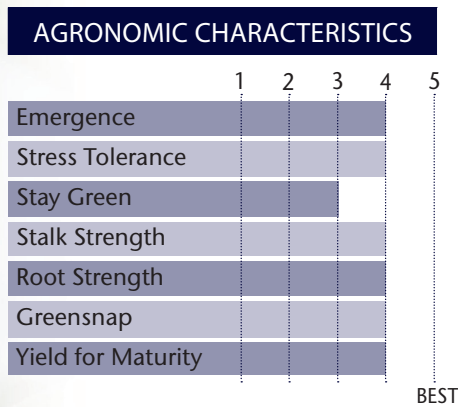

New Conventional Hybrid With High Yield Potential

- Widely adapted across various environments
- Very good early season emergence and vigor
- Excellent stress tolerance
- Great dual purpose hybrid for silage and grain
- Responds well to wide range of populations and fungicide application
- Also available as TP 48-93 2P

GDU to Flowering	1210
GDU to Black Layer	2300
Refuge Requirement	None
Herbicide Tolerance	None

PLANT & EAR CHARACTERISTICS

Leaf Angle	Semi-Erect
Plant Height	Medium Tall
Ear Height	Medium High
Ear Type	Semi-Flex
Population	Medium - High
Test Weight	3

Test Weight Rating Scale (1-5)
A higher score indicates a heavier test weight

5 = Excellent 4 = Very Good 3 = Average 2 = Below Average 1 = Poor
*All ratings presented are from past performance and do not ensure future results