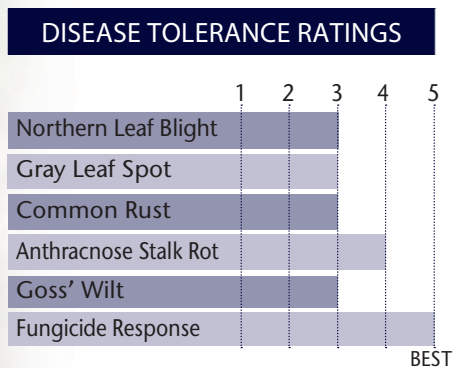

New Conventional Hybrid With High Yield Potential

- Widely adapted across various environments
- Very good early season emergence and vigor
- Excellent stress tolerance
- Great dual purpose hybrid for silage and grain
- Responds well to wide range of populations and fungicide application
- Also available as TP 48-93 2P

GDU to Flowering	1210
GDU to Black Layer	2300
Refuge Requirement	None
Herbicide Tolerance	None

PLANT & EAR CHARACTERISTICS

Leaf Angle	Semi-Erect
Plant Height	Medium Tall
Ear Height	Medium High
Ear Type	Semi-Flex
Population	Medium - High
Test Weight	3

Test Weight Rating Scale (1-5)
A higher score indicates a heavier test weight

5 = Excellent 4 = Very Good 3 = Average 2 = Below Average 1 = Poor
*All ratings presented are from past performance and do not ensure future results