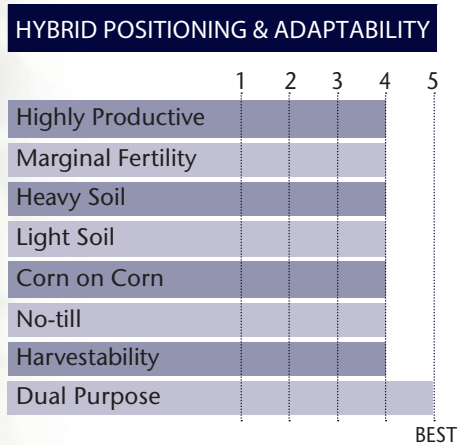

New Conventional Hybrid With High Yield Potential

- Widely adapted across various environments
- Very good early season emergence and vigor
- Excellent stress tolerance
- Great dual purpose hybrid for silage and grain
- Responds well to wide range of populations and fungicide application
- Also available as TP 48-93 2P

GDU to Flowering	1210
GDU to Black Layer	2300
Refuge Requirement	None
Herbicide Tolerance	None

PLANT & EAR CHARACTERISTICS

Leaf Angle	Semi-Erect
Plant Height	Medium Tall
Ear Height	Medium High
Ear Type	Semi-Flex
Population	Medium - High
Test Weight	3

Test Weight Rating Scale (1-5)
A higher score indicates a heavier test weight

5 = Excellent 4 = Very Good 3 = Average 2 = Below Average 1 = Poor
*All ratings presented are from past performance and do not ensure future results