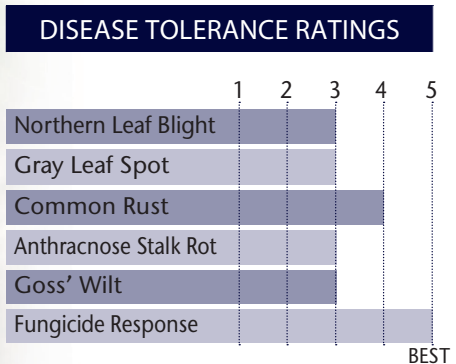

Exceptional Yield With Strong Agronomics

- Very good late season intactness with flared husk, late season appearance
- Impressive stalk and root strength
- Strong results in zone with the ability to move south
- A very consistent and reliable hybrid

GDU to Flowering	1225
GDU to Black Layer	2390
Refuge Requirement	None
Herbicide Tolerance	None

PLANT & EAR CHARACTERISTICS

Leaf Angle	Semi-Erect
Plant Height	Medium
Ear Height	Medium
Ear Type	Semi-Flex
Population	Medium High - High
Test Weight	5

Test Weight Rating Scale (1-5)
A higher score indicates a heavier test weight

AREA OF ADAPTATION

5 = Excellent 4 = Very Good 3 = Average 2 = Below Average 1 = Poor
*All ratings presented are from past performance and do not ensure future results