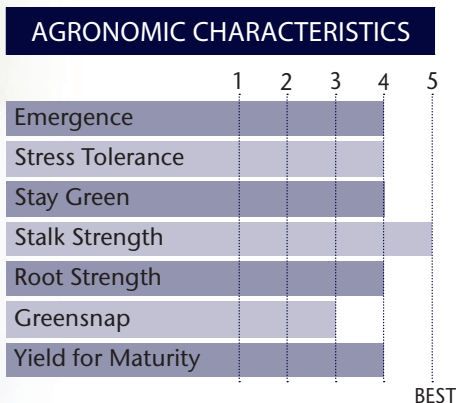

Exceptional Yield With Strong Agronomics

- Very good late season intactness with flared husk, late season appearance
- Impressive stalk and root strength
- Strong results in zone with the ability to move south
- A very consistent and reliable hybrid

GDU to Flowering	1225
GDU to Black Layer	2390
Refuge Requirement	None
Herbicide Tolerance	None

PLANT & EAR CHARACTERISTICS

Leaf Angle	Semi-Erect
Plant Height	Medium
Ear Height	Medium
Ear Type	Semi-Flex
Population	Medium High - High
Test Weight	5

Test Weight Rating Scale (1-5)
A higher score indicates a heavier test weight

AREA OF ADAPTATION

5 = Excellent 4 = Very Good 3 = Average 2 = Below Average 1 = Poor
*All ratings presented are from past performance and do not ensure future results