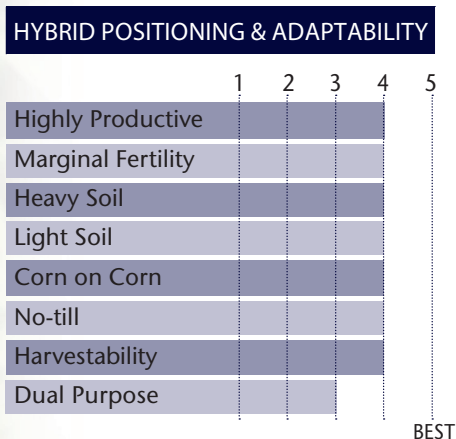

Exceptional Yield With Strong Agronomics

- Very good late season intactness with flared husk, late season appearance
- Impressive stalk and root strength
- Strong results in zone with the ability to move south
- A very consistent and reliable hybrid

GDU to Flowering	1225
GDU to Black Layer	2390
Refuge Requirement	None
Herbicide Tolerance	None

PLANT & EAR CHARACTERISTICS

Leaf Angle	Semi-Erect
Plant Height	Medium
Ear Height	Medium
Ear Type	Semi-Flex
Population	Medium High - High
Test Weight	5

Test Weight Rating Scale (1-5)
A higher score indicates a heavier test weight

AREA OF ADAPTATION

5 = Excellent 4 = Very Good 3 = Average 2 = Below Average 1 = Poor
*All ratings presented are from past performance and do not ensure future results