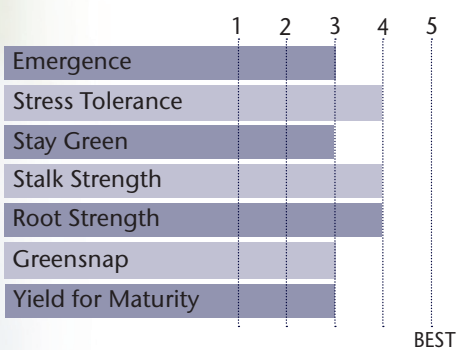

Agrisure Duracade® Hybrid With Agrisure Artesian® Technology

- Consistent, top-end yields with solid agronomics
- Very good stalks and roots
- Broadly adapted hybrid that works east to west
- Agrisure Artesian® technology provides additional drought tolerance to a proven hybrid
- Also available as TP-50-99 A

AGRONOMIC CHARACTERISTICS

GDU to Flowering	1270
GDU to Black Layer	2440
Refuge Requirement	5% E-Z
Herbicide Tolerance	GT

HYBRID POSITIONING & ADAPTABILITY

PLANT & EAR CHARACTERISTICS

Leaf Angle	Semi-Erect
Plant Height	Medium
Ear Height	Medium
Ear Type	Semi-Flex
Population	Medium - Medium High
Test Weight	3

Test Weight Rating Scale (1-5)
A higher score indicates a heavier test weight

DISEASE TOLERANCE RATINGS

AREA OF ADAPTATION

5 = Excellent 4 = Very Good 3 = Average 2 = Below Average 1 = Poor
*All ratings presented are from past performance and do not ensure future results