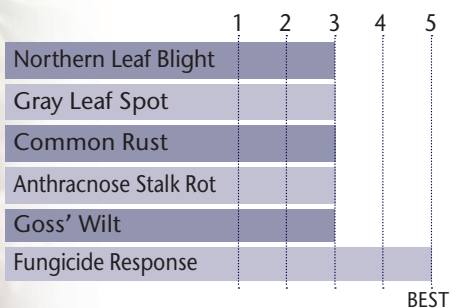

AGRONOMIC CHARACTERISTICS

GDU to Flowering	1270
GDU to Black Layer	2440
Refuge Requirement	5% E-Z
Herbicide Tolerance	GT

HYBRID POSITIONING & ADAPTABILITY

PLANT & EAR CHARACTERISTICS

Leaf Angle	Semi-Erect
Plant Height	Medium
Ear Height	Medium
Ear Type	Semi-Flex
Population	Medium - Medium High
Test Weight	3

Test Weight Rating Scale (1-5)
A higher score indicates a heavier test weight

DISEASE TOLERANCE RATINGS

AREA OF ADAPTATION

5 = Excellent 4 = Very Good 3 = Average 2 = Below Average 1 = Poor
*All ratings presented are from past performance and do not ensure future results