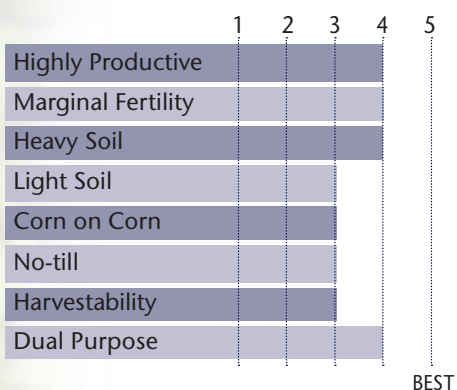

Agrisure Duracade® Hybrid With Agrisure Artesian® Technology

- Consistent, top-end yields with solid agronomics
- Very good stalks and roots
- Broadly adapted hybrid that works east to west
- Agrisure Artesian® technology provides additional drought tolerance to a proven hybrid
- Also available as TP-50-99 A

AGRONOMIC CHARACTERISTICS

GDU to Flowering	1270
GDU to Black Layer	2440
Refuge Requirement	5% E-Z
Herbicide Tolerance	GT

HYBRID POSITIONING & ADAPTABILITY

PLANT & EAR CHARACTERISTICS

Leaf Angle	Semi-Erect
Plant Height	Medium
Ear Height	Medium
Ear Type	Semi-Flex
Population	Medium - Medium High
Test Weight	3

Test Weight Rating Scale (1-5)
A higher score indicates a heavier test weight

DISEASE TOLERANCE RATINGS

AREA OF ADAPTATION

5 = Excellent 4 = Very Good 3 = Average 2 = Below Average 1 = Poor
*All ratings presented are from past performance and do not ensure future results