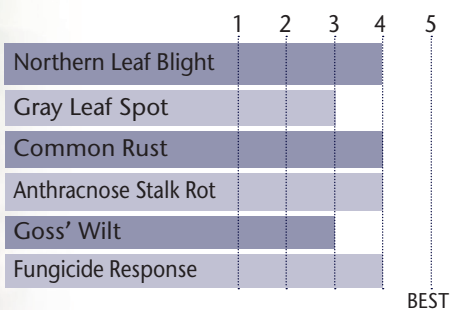

High Yielding Genuity® SmartStax® RIB Complete® Hybrid

- Outstanding potential as a full season hybrid
- Excellent stalks with very good roots
- Fast drydown with an open husk
- Performs well across a range of planting populations

AGRONOMIC CHARACTERISTICS

HYBRID POSITIONING & ADAPTABILITY

DISEASE TOLERANCE RATINGS

GDU to Flowering	1260
GDU to Black Layer	2440
Refuge Requirement	5% RIB
Herbicide Tolerance	RR/LL

PLANT & EAR CHARACTERISTICS

Leaf Angle	Semi-Erect
Plant Height	Medium
Ear Height	Medium
Ear Type	Semi - Determinate
Population	Medium - Medium High
Test Weight	4

Test Weight Rating Scale (1-5)
A higher score indicates a heavier test weight