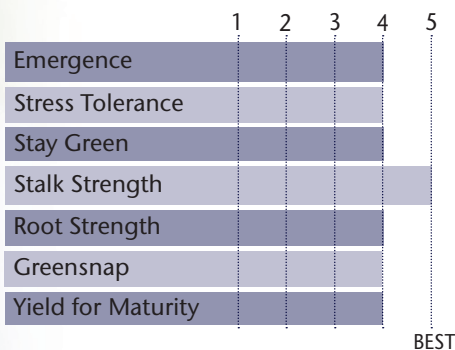

High Yielding Genuity® SmartStax® RIB Complete® Hybrid

- Outstanding potential as a full season hybrid
- Excellent stalks with very good roots
- Fast drydown with an open husk
- Performs well across a range of planting populations

AGRONOMIC CHARACTERISTICS

HYBRID POSITIONING & ADAPTABILITY

DISEASE TOLERANCE RATINGS

GDU to Flowering	1260
GDU to Black Layer	2440
Refuge Requirement	5% RIB
Herbicide Tolerance	RR/LL

PLANT & EAR CHARACTERISTICS

Leaf Angle	Semi-Erect
Plant Height	Medium
Ear Height	Medium
Ear Type	Semi - Determinate
Population	Medium - Medium High
Test Weight	4

Test Weight Rating Scale (1-5)
A higher score indicates a heavier test weight