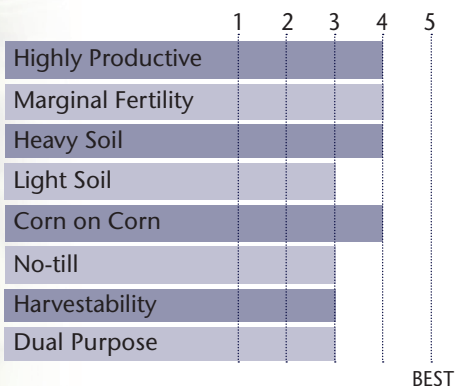

High Yielding Genuity® SmartStax® RIB Complete® Hybrid

- Outstanding potential as a full season hybrid
- Excellent stalks with very good roots
- Fast drydown with an open husk
- Performs well across a range of planting populations

AGRONOMIC CHARACTERISTICS

HYBRID POSITIONING & ADAPTABILITY

DISEASE TOLERANCE RATINGS

GDU to Flowering	1260
GDU to Black Layer	2440
Refuge Requirement	5% RIB
Herbicide Tolerance	RR/LL

PLANT & EAR CHARACTERISTICS

Leaf Angle	Semi-Erect
Plant Height	Medium
Ear Height	Medium
Ear Type	Semi - Determinate
Population	Medium - Medium High
Test Weight	4

Test Weight Rating Scale (1-5)
A higher score indicates a heavier test weight