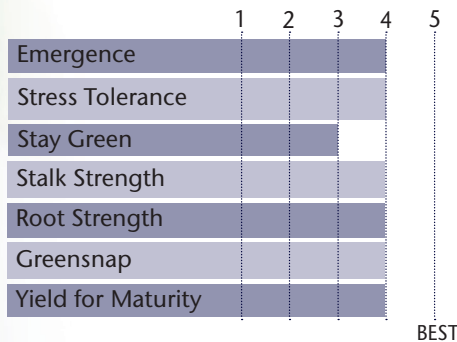

Key Companion With Genuity® SmartStax® RIB Complete® Technology

- Consistent, exceptional yield performance for multiple years
- Excellent roots with very good stalks

AGRONOMIC CHARACTERISTICS

GDU to Flowering	1325
GDU to Black Layer	2720
Refuge Requirement	5% RIB
Herbicide Tolerance	RR/LL

PLANT & EAR CHARACTERISTICS

Leaf Angle	Semi-Erect
Plant Height	Medium - Medium Tall
Ear Height	Medium
Ear Type	Semi-Flex
Population	Medium - Medium High
Test Weight	4

Test Weight Rating Scale (1-5)
A higher score indicates a heavier test weight

HYBRID POSITIONING & ADAPTABILITY

DISEASE TOLERANCE RATINGS

AREA OF ADAPTATION

5 = Excellent 4 = Very Good 3 = Average 2 = Below Average 1 = Poor
*All ratings presented are from past performance and do not ensure future results