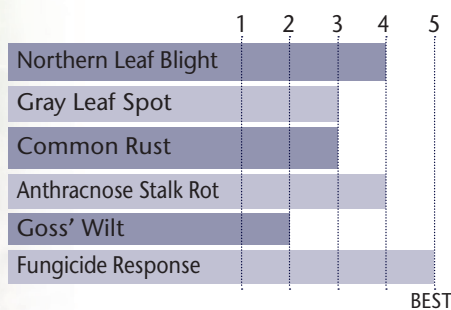

Key Companion With Genuity® SmartStax® RIB Complete® Technology

- Consistent, exceptional yield performance for multiple years
- Excellent roots with very good stalks

AGRONOMIC CHARACTERISTICS

GDU to Flowering	1325
GDU to Black Layer	2720
Refuge Requirement	5% RIB
Herbicide Tolerance	RR/LL

PLANT & EAR CHARACTERISTICS

Leaf Angle	Semi-Erect
Plant Height	Medium - Medium Tall
Ear Height	Medium
Ear Type	Semi-Flex
Population	Medium - Medium High
Test Weight	4

Test Weight Rating Scale (1-5)
A higher score indicates a heavier test weight

HYBRID POSITIONING & ADAPTABILITY

DISEASE TOLERANCE RATINGS

AREA OF ADAPTATION

5 = Excellent 4 = Very Good 3 = Average 2 = Below Average 1 = Poor
*All ratings presented are from past performance and do not ensure future results