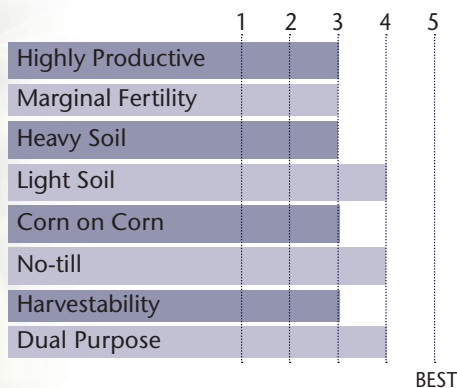

HYBRID POSITIONING & ADAPTABILITY