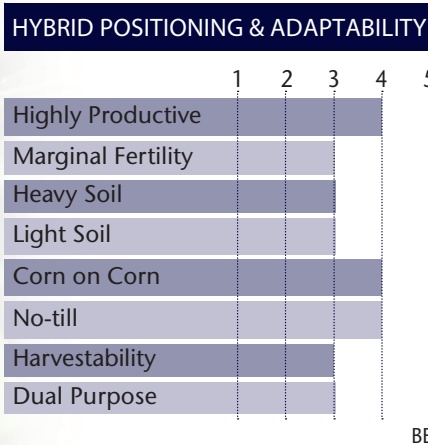

Conventional Hybrid With Unique Genetic Package

- Very good yield with solid agronomics
- Excellent stalk and root strength
- Broadly adapted hybrid east to west
- Very good plant health and late season stay green

| | |
|---------------------|------|
| GDU to Flowering | 1290 |
| GDU to Black Layer | 2400 |
| Refuge Requirement | None |
| Herbicide Tolerance | None |

PLANT & EAR CHARACTERISTICS

| | |
|--------------|--------------------|
| Leaf Angle | Semi-Erect |
| Plant Height | Medium |
| Ear Height | Medium |
| Ear Type | Semi-Determinate |
| Population | Medium High - High |
| Test Weight | 3 |

Test Weight Rating Scale (1-5)
A higher score indicates a heavier test weight

5 = Excellent 4 = Very Good 3 = Average 2 = Below Average 1 = Poor
*All ratings presented are from past performance and do not ensure future results