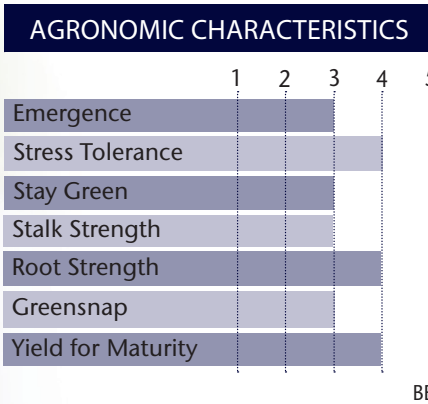

Conventional Hybrid With Unique Genetic Package

- Very good yield with solid agronomics
- Excellent stalk and root strength
- Broadly adapted hybrid east to west
- Very good plant health and late season stay green

| | |
|---------------------|------|
| GDU to Flowering | 1290 |
| GDU to Black Layer | 2400 |
| Refuge Requirement | None |
| Herbicide Tolerance | None |

PLANT & EAR CHARACTERISTICS

| | |
|--------------|--------------------|
| Leaf Angle | Semi-Erect |
| Plant Height | Medium |
| Ear Height | Medium |
| Ear Type | Semi-Determinate |
| Population | Medium High - High |
| Test Weight | 3 |

Test Weight Rating Scale (1-5)
A higher score indicates a heavier test weight

5 = Excellent 4 = Very Good 3 = Average 2 = Below Average 1 = Poor
*All ratings presented are from past performance and do not ensure future results