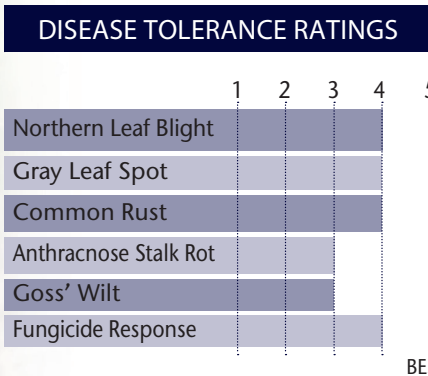

Conventional Hybrid With Unique Genetic Package

- Very good yield with solid agronomics
- Excellent stalk and root strength
- Broadly adapted hybrid east to west
- Very good plant health and late season stay green

| | |
|---------------------|------|
| GDU to Flowering | 1290 |
| GDU to Black Layer | 2400 |
| Refuge Requirement | None |
| Herbicide Tolerance | None |

PLANT & EAR CHARACTERISTICS

| | |
|--------------|--------------------|
| Leaf Angle | Semi-Erect |
| Plant Height | Medium |
| Ear Height | Medium |
| Ear Type | Semi-Determinate |
| Population | Medium High - High |
| Test Weight | 3 |

Test Weight Rating Scale (1-5)
A higher score indicates a heavier test weight

5 = Excellent 4 = Very Good 3 = Average 2 = Below Average 1 = Poor
*All ratings presented are from past performance and do not ensure future results