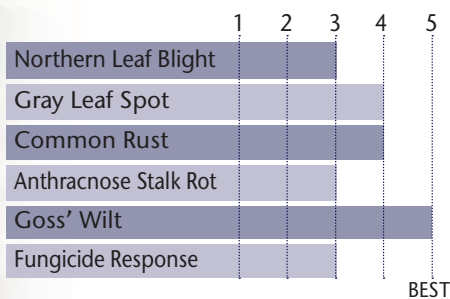

DISEASE TOLERANCE RATINGS