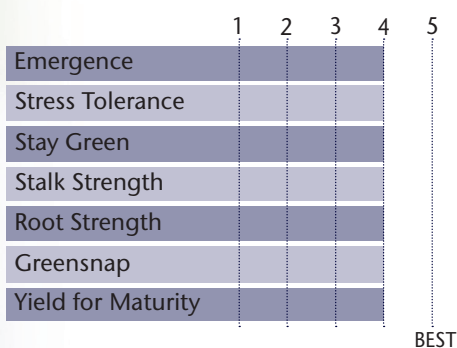

Conventional Option With High Yield Potential

- Medium Tall hybrid with medium ear placement
- Strong late season intactness
- Responds very well to productive soils
- Excellent Goss' Wilt tolerance
- Great dual purpose hybrid

AGRONOMIC CHARACTERISTICS

| | |
|---------------------|------|
| GDU to Flowering | 1290 |
| GDU to Black Layer | 2580 |
| Refuge Requirement | None |
| Herbicide Tolerance | None |

HYBRID POSITIONING & ADAPTABILITY

PLANT & EAR CHARACTERISTICS

| | |
|--------------|-------------|
| Leaf Angle | Semi-Erect |
| Plant Height | Medium Tall |
| Ear Height | Medium |
| Ear Type | Semi-Flex |
| Population | Medium High |
| Test Weight | 3 |

Test Weight Rating Scale (1-5)
A higher score indicates a heavier test weight

DISEASE TOLERANCE RATINGS

AREA OF ADAPTATION

5 = Excellent 4 = Very Good 3 = Average 2 = Below Average 1 = Poor
*All ratings presented are from past performance and do not ensure future results