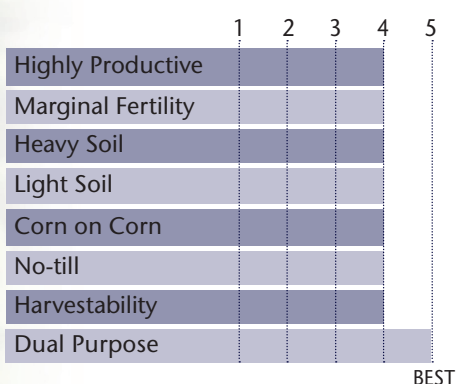

Conventional Option With High Yield Potential

- Medium Tall hybrid with medium ear placement
- Strong late season intactness
- Responds very well to productive soils
- Excellent Goss' Wilt tolerance
- Great dual purpose hybrid

AGRONOMIC CHARACTERISTICS

| | |
|---------------------|------|
| GDU to Flowering | 1290 |
| GDU to Black Layer | 2580 |
| Refuge Requirement | None |
| Herbicide Tolerance | None |

HYBRID POSITIONING & ADAPTABILITY

PLANT & EAR CHARACTERISTICS

| | |
|--------------|-------------|
| Leaf Angle | Semi-Erect |
| Plant Height | Medium Tall |
| Ear Height | Medium |
| Ear Type | Semi-Flex |
| Population | Medium High |
| Test Weight | 3 |