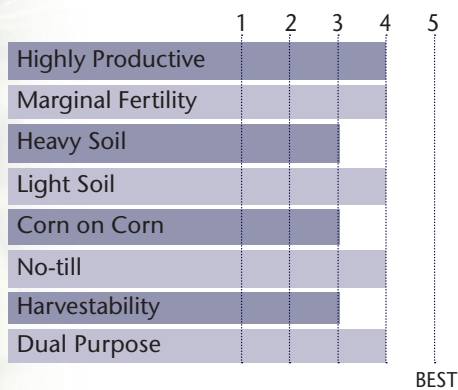

Solid Conventional Hybrid With Ear Flex

- Very good yield potential in various environments
- Consistent agronomics with steady yields
- Responds well to fungicide application
- Excellent early season vigor

AGRONOMIC CHARACTERISTICS

GDU to Flowering	1300
GDU to Black Layer	2600
Refuge Requirement	None
Herbicide Tolerance	None

HYBRID POSITIONING & ADAPTABILITY

PLANT & EAR CHARACTERISTICS

Leaf Angle	Erect
Plant Height	Medium Tall
Ear Height	Medium High
Ear Type	Semi-Flex
Population	Medium - Medium High
Test Weight	3