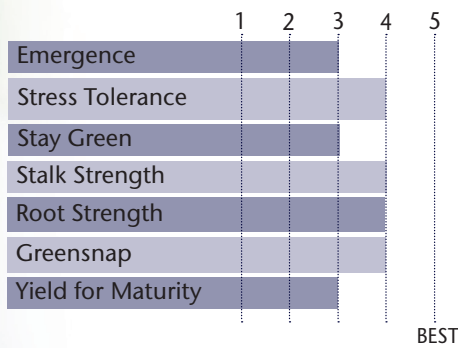

Solid Conventional Hybrid With Ear Flex

- Very good yield potential in various environments
- Consistent agronomics with steady yields
- Responds well to fungicide application
- Excellent early season vigor

AGRONOMIC CHARACTERISTICS

GDU to Flowering	1300
GDU to Black Layer	2600
Refuge Requirement	None
Herbicide Tolerance	None

HYBRID POSITIONING & ADAPTABILITY

PLANT & EAR CHARACTERISTICS

Leaf Angle	Erect
Plant Height	Medium Tall
Ear Height	Medium High
Ear Type	Semi-Flex
Population	Medium - Medium High
Test Weight	3

Test Weight Rating Scale (1-5)
A higher score indicates a heavier test weight

DISEASE TOLERANCE RATINGS