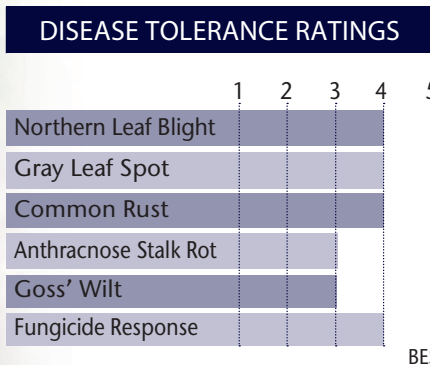

Exciting Conventional Option With Top-End Yield

- Great hybrid with wide area of adaptation
- Medium stature hybrid with girthy ears and deep kernels
- Outstanding stalk and root strength
- High populations will result in top-end yield potential

| | |
|---------------------|------|
| GDU to Flowering | 1310 |
| GDU to Black Layer | 2680 |
| Refuge Requirement | None |
| Herbicide Tolerance | None |

PLANT & EAR CHARACTERISTICS

| | |
|--------------|--------------------|
| Leaf Angle | Semi-Erect |
| Plant Height | Medium Tall |
| Ear Height | Medium |
| Ear Type | Semi-Flex |
| Population | Medium High - High |
| Test Weight | 4 |

Test Weight Rating Scale (1-5)
A higher score indicates a heavier test weight

AREA OF ADAPTATION

5 = Excellent 4 = Very Good 3 = Average 2 = Below Average 1 = Poor
*All ratings presented are from past performance and do not ensure future results