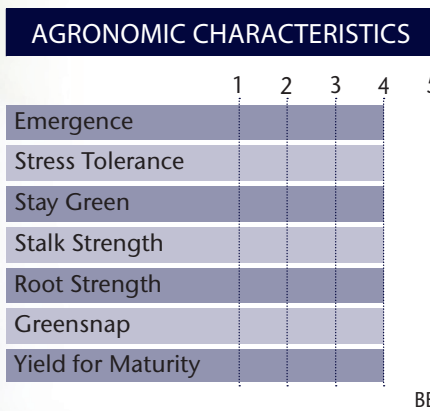

Exciting Conventional Option With Top-End Yield

- Great hybrid with wide area of adaptation
- Medium stature hybrid with girthy ears and deep kernels
- Outstanding stalk and root strength
- High populations will result in top-end yield potential

| | |
|---------------------|------|
| GDU to Flowering | 1310 |
| GDU to Black Layer | 2680 |
| Refuge Requirement | None |
| Herbicide Tolerance | None |

PLANT & EAR CHARACTERISTICS

| | |
|--------------|--------------------|
| Leaf Angle | Semi-Erect |
| Plant Height | Medium Tall |
| Ear Height | Medium |
| Ear Type | Semi-Flex |
| Population | Medium High - High |
| Test Weight | 4 |

Test Weight Rating Scale (1-5)
A higher score indicates a heavier test weight

AREA OF ADAPTATION

5 = Excellent 4 = Very Good 3 = Average 2 = Below Average 1 = Poor
*All ratings presented are from past performance and do not ensure future results