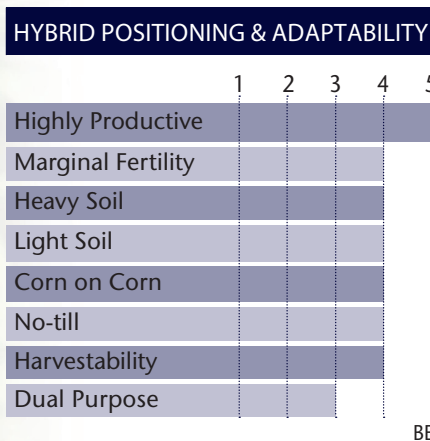

Exciting Conventional Option With Top-End Yield

- Great hybrid with wide area of adaptation
- Medium stature hybrid with girthy ears and deep kernels
- Outstanding stalk and root strength
- High populations will result in top-end yield potential

| | |
|---------------------|------|
| GDU to Flowering | 1310 |
| GDU to Black Layer | 2680 |
| Refuge Requirement | None |
| Herbicide Tolerance | None |

PLANT & EAR CHARACTERISTICS

| | |
|--------------|--------------------|
| Leaf Angle | Semi-Erect |
| Plant Height | Medium Tall |
| Ear Height | Medium |
| Ear Type | Semi-Flex |
| Population | Medium High - High |
| Test Weight | 4 |

Test Weight Rating Scale (1-5)
A higher score indicates a heavier test weight

AREA OF ADAPTATION

5 = Excellent 4 = Very Good 3 = Average 2 = Below Average 1 = Poor
*All ratings presented are from past performance and do not ensure future results