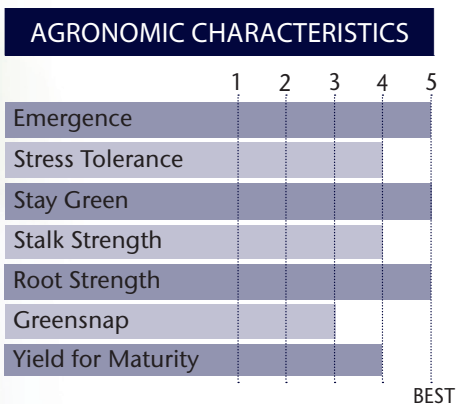

High Yield Potential With Agrisure Artesian[®] Technology

- Widely adapted across the northern market
- Outstanding stalk and root strength
- Excellent early season vigor
- Impressive late season stay green

GDU to Flowering	1150
GDU to Black Layer	2190
Refuge Requirement	None
Herbicide Tolerance	GT

PLANT & EAR CHARACTERISTICS

Leaf Angle	Semi-Erect
Plant Height	Medium Tall
Ear Height	Medium
Ear Type	Semi-Flex
Population	Medium - Medium High
Test Weight	3

Test Weight Rating Scale (1-5)
A higher score indicates a heavier test weight

5 = Excellent 4 = Very Good 3 = Average 2 = Below Average 1 = Poor
*All ratings presented are from past performance and do not ensure future results