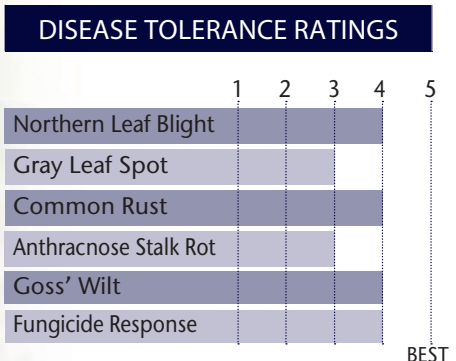

High Yield Potential With Agrisure Artesian[®] Technology

- Widely adapted across the northern market
- Outstanding stalk and root strength
- Excellent early season vigor
- Impressive late season stay green

GDU to Flowering	1150
GDU to Black Layer	2190
Refuge Requirement	None
Herbicide Tolerance	GT

PLANT & EAR CHARACTERISTICS

Leaf Angle	Semi-Erect
Plant Height	Medium Tall
Ear Height	Medium
Ear Type	Semi-Flex
Population	Medium - Medium High
Test Weight	3

Test Weight Rating Scale (1-5)
A higher score indicates a heavier test weight

5 = Excellent 4 = Very Good 3 = Average 2 = Below Average 1 = Poor
*All ratings presented are from past performance and do not ensure future results