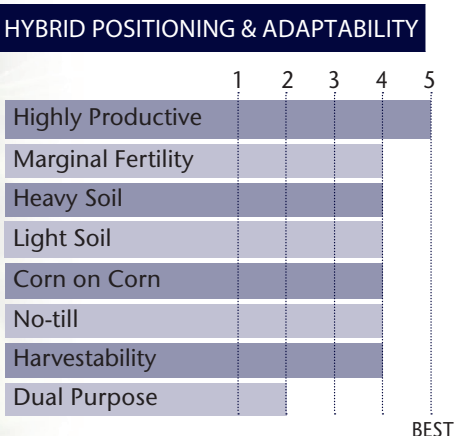

High Yield Potential With Agrisure Artesian[®] Technology

- Widely adapted across the northern market
- Outstanding stalk and root strength
- Excellent early season vigor
- Impressive late season stay green

GDU to Flowering	1150
GDU to Black Layer	2190
Refuge Requirement	None
Herbicide Tolerance	GT

PLANT & EAR CHARACTERISTICS

Leaf Angle	Semi-Erect
Plant Height	Medium Tall
Ear Height	Medium
Ear Type	Semi-Flex
Population	Medium - Medium High
Test Weight	3

Test Weight Rating Scale (1-5)
A higher score indicates a heavier test weight

5 = Excellent 4 = Very Good 3 = Average 2 = Below Average 1 = Poor
*All ratings presented are from past performance and do not ensure future results