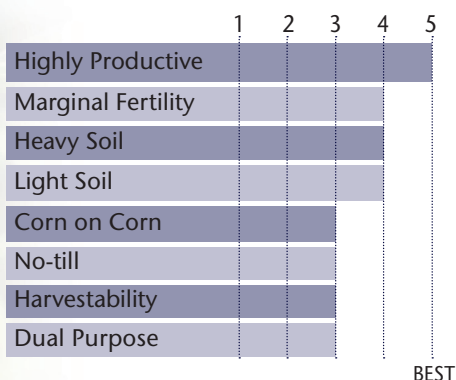

HYBRID POSITIONING & ADAPTABILITY