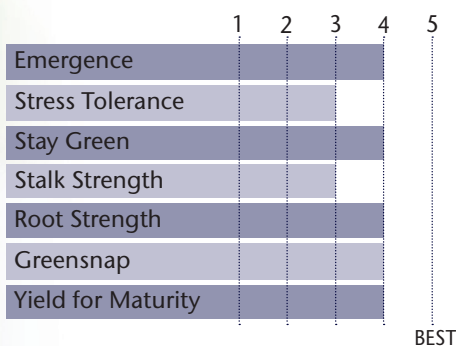

## High Yielding Hybrid

- Big yield potential with fast dry down
- Keep in zone as full season hybrid for big success
- Very good greensnap allows it to move west in zone

### AGRONOMIC CHARACTERISTICS

GDU to Flowering	1300
GDU to Black Layer	2580
Refuge Requirement	5% RIB
Herbicide Tolerance	RR

### PLANT & EAR CHARACTERISTICS

Leaf Angle	Erect
Plant Height	Medium
Ear Height	Medium
Ear Type	Semi-Flex
Population	Medium - Medium High
Test Weight	3

Test Weight Rating Scale (1-5)  
A higher score indicates a heavier test weight

### AREA OF ADAPTATION

5 = Excellent 4 = Very Good 3 = Average 2 = Below Average 1 = Poor  
\*All ratings presented are from past performance and do not ensure future results