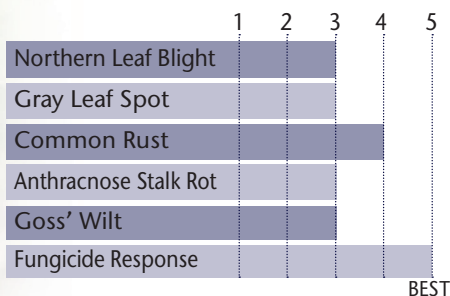

DISEASE TOLERANCE RATINGS