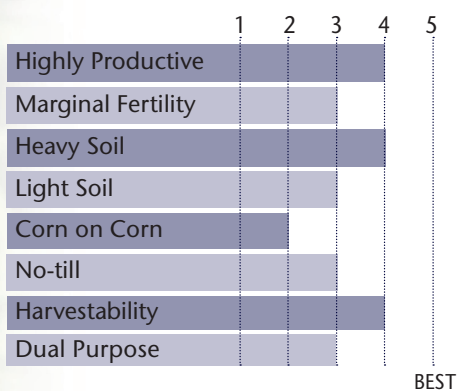

Outstanding Yield Potential Across Environments

- Consistent yields and plant stature under stress conditions
- Excellent roots and stalk strength
- Impressive early season vigor for no-till soils
- Plant health responds well to fungicides
- Also available as TP 57-13_{SS}

AGRONOMIC CHARACTERISTICS

GDU to Flowering	1350
GDU to Black Layer	2770
Refuge Requirement	5% RIB
Herbicide Tolerance	RR

PLANT & EAR CHARACTERISTICS

Leaf Angle	Erect
Plant Height	Medium
Ear Height	Medium
Ear Type	Semi-Flex
Population	Medium-High
Test Weight	3

Test Weight Rating Scale (1-5)
A higher score indicates a heavier test weight

HYBRID POSITIONING & ADAPTABILITY

DISEASE TOLERANCE RATINGS

AREA OF ADAPTATION

5 = Excellent 4 = Very Good 3 = Average 2 = Below Average 1 = Poor
*All ratings presented are from past performance and do not ensure future results