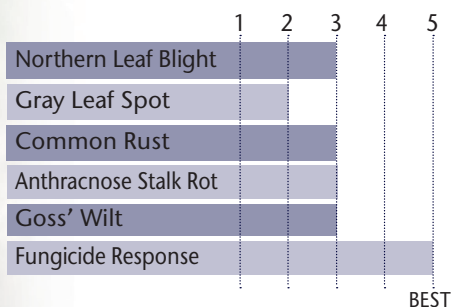

Outstanding Yield Potential Across Environments

- Consistent yields and plant stature under stress conditions
- Excellent roots and stalk strength
- Impressive early season vigor for no-till soils
- Plant health responds well to fungicides
- Also available as TP 57-13_{SS}

AGRONOMIC CHARACTERISTICS

GDU to Flowering	1350
GDU to Black Layer	2770
Refuge Requirement	5% RIB
Herbicide Tolerance	RR

PLANT & EAR CHARACTERISTICS

Leaf Angle	Erect
Plant Height	Medium
Ear Height	Medium
Ear Type	Semi-Flex
Population	Medium-High
Test Weight	3

Test Weight Rating Scale (1-5)
A higher score indicates a heavier test weight

HYBRID POSITIONING & ADAPTABILITY

DISEASE TOLERANCE RATINGS

AREA OF ADAPTATION

5 = Excellent 4 = Very Good 3 = Average 2 = Below Average 1 = Poor
*All ratings presented are from past performance and do not ensure future results