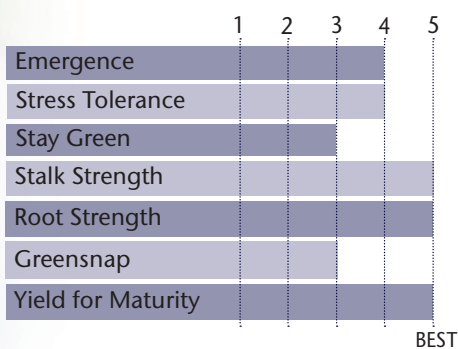

Outstanding Yield Potential Across Environments

- Consistent yields and plant stature under stress conditions
- Excellent roots and stalk strength
- Impressive early season vigor for no-till soils
- Plant health responds well to fungicides
- Also available as TP 57-13_{SS}

AGRONOMIC CHARACTERISTICS

GDU to Flowering	1350
GDU to Black Layer	2770
Refuge Requirement	5% RIB
Herbicide Tolerance	RR

PLANT & EAR CHARACTERISTICS

Leaf Angle	Erect
Plant Height	Medium
Ear Height	Medium
Ear Type	Semi-Flex
Population	Medium-High
Test Weight	3

Test Weight Rating Scale (1-5)
A higher score indicates a heavier test weight

HYBRID POSITIONING & ADAPTABILITY

DISEASE TOLERANCE RATINGS

AREA OF ADAPTATION

5 = Excellent 4 = Very Good 3 = Average 2 = Below Average 1 = Poor
*All ratings presented are from past performance and do not ensure future results