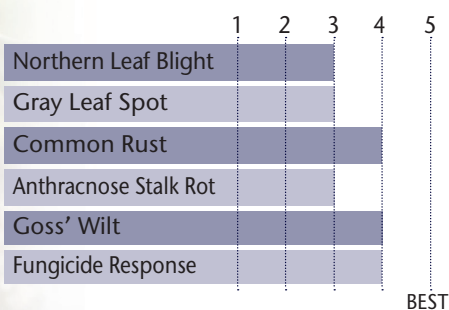

DISEASE TOLERANCE RATINGS