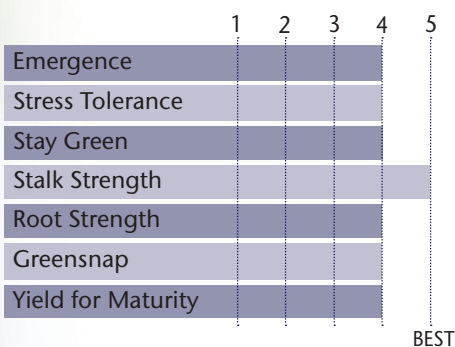

## Great Yield Performance In Southern MN, Northern IA & West

- Very good heat and drought tolerance
- Consistent girthy ears
- Moves south as an early corn very well
- Excellent stalks and very good roots allow for flexible harvest

### AGRONOMIC CHARACTERISTICS

GDU to Flowering	1230
GDU to Black Layer	2410
Refuge Requirement	5% RIB
Herbicide Tolerance	RR

### PLANT & EAR CHARACTERISTICS

Leaf Angle	Semi-Erect
Plant Height	Medium
Ear Height	Medium
Ear Type	Semi-Determinate
Population	Medium High - High
Test Weight	3

Test Weight Rating Scale (1-5)  
A higher score indicates a heavier test weight