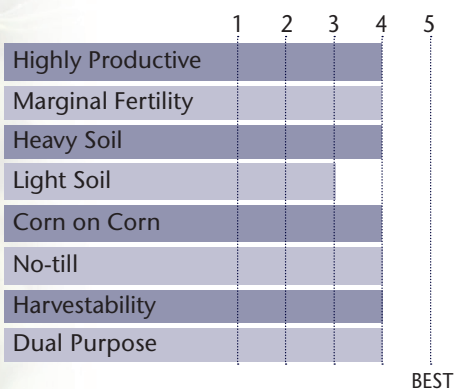

HYBRID POSITIONING & ADAPTABILITY