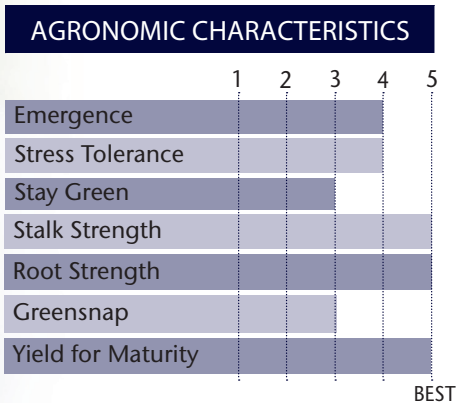

### Outstanding Yield Potential Across Environments

- Consistent yields and plant stature under stress conditions
- Excellent roots and stalk strength
- Impressive early season vigor for no-till soils
- Plant health responds well to fungicides
- Also available as TP 54-13 2P

GDU to Flowering	1350
GDU to Black Layer	2770
Refuge Requirement	5% RIB
Herbicide Tolerance	RR/LL

#### PLANT & EAR CHARACTERISTICS

Leaf Angle	Erect
Plant Height	Medium
Ear Height	Medium
Ear Type	Semi-Flex
Population	Medium-High
Test Weight	3

Test Weight Rating Scale (1-5)  
A higher score indicates a heavier test weight