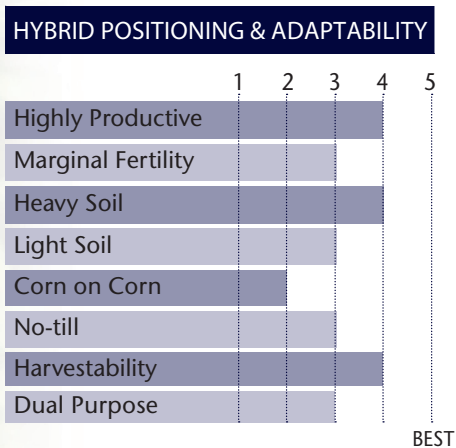

### Outstanding Yield Potential Across Environments

- Consistent yields and plant stature under stress conditions
- Excellent roots and stalk strength
- Impressive early season vigor for no-till soils
- Plant health responds well to fungicides
- Also available as TP 54-13 2P

#### PLANT & EAR CHARACTERISTICS

Leaf Angle	Erect
Plant Height	Medium
Ear Height	Medium
Ear Type	Semi-Flex
Population	Medium-High
Test Weight	3

Test Weight Rating Scale (1-5)  
A higher score indicates a heavier test weight