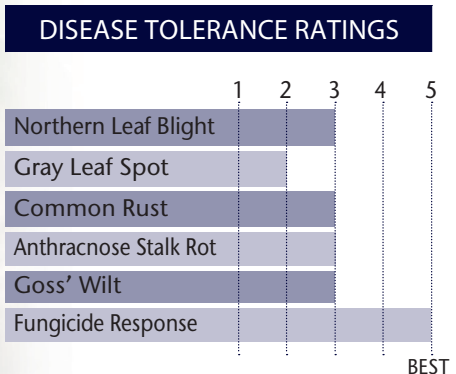

### Outstanding Yield Potential Across Environments

- Consistent yields and plant stature under stress conditions
- Excellent roots and stalk strength
- Impressive early season vigor for no-till soils
- Plant health responds well to fungicides
- Also available as TP 54-13 2P

GDU to Flowering	1350
GDU to Black Layer	2770
Refuge Requirement	5% RIB
Herbicide Tolerance	RR/LL

#### PLANT & EAR CHARACTERISTICS

Leaf Angle	Erect
Plant Height	Medium
Ear Height	Medium
Ear Type	Semi-Flex
Population	Medium-High
Test Weight	3

Test Weight Rating Scale (1-5)  
A higher score indicates a heavier test weight