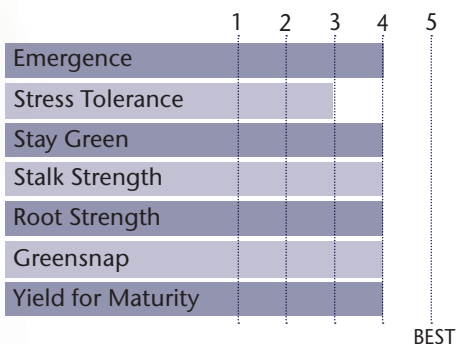

Excellent Yield Potential

- Widely adapted hybrid east to west
- Manage harvest in high population or thin soils
- Excels as a full season hybrid
- Also available as TP 78-01

AGRONOMIC CHARACTERISTICS

GDU to Flowering	1240
GDU to Black Layer	2390
Refuge Requirement	5% RIB
Herbicide Tolerance	RR

PLANT & EAR CHARACTERISTICS

Leaf Angle	Semi-Erect
Plant Height	Medium
Ear Height	Medium
Ear Type	Semi-Determinate
Population	Medium High
Test Weight	3

Test Weight Rating Scale (1-5)
A higher score indicates a heavier test weight

HYBRID POSITIONING & ADAPTABILITY

AREA OF ADAPTATION

DISEASE TOLERANCE RATINGS

5 = Excellent 4 = Very Good 3 = Average 2 = Below Average 1 = Poor
*All ratings presented are from past performance and do not ensure future results