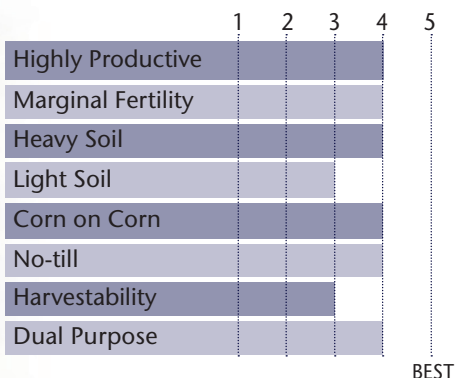

HYBRID POSITIONING & ADAPTABILITY