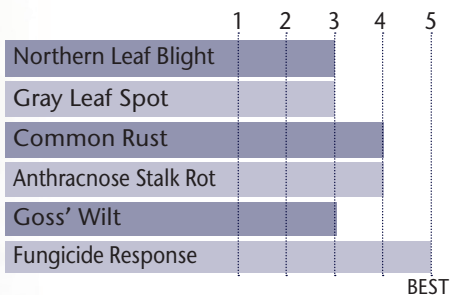

Excellent Yield Potential

- Widely adapted hybrid east to west
- Manage harvest in high population or thin soils
- Excels as a full season hybrid
- Also available as TP 78-01

AGRONOMIC CHARACTERISTICS

GDU to Flowering	1240
GDU to Black Layer	2390
Refuge Requirement	5% RIB
Herbicide Tolerance	RR

PLANT & EAR CHARACTERISTICS

Leaf Angle	Semi-Erect
Plant Height	Medium
Ear Height	Medium
Ear Type	Semi-Determinate
Population	Medium High
Test Weight	3

Test Weight Rating Scale (1-5)
A higher score indicates a heavier test weight

HYBRID POSITIONING & ADAPTABILITY

AREA OF ADAPTATION

DISEASE TOLERANCE RATINGS

5 = Excellent 4 = Very Good 3 = Average 2 = Below Average 1 = Poor
*All ratings presented are from past performance and do not ensure future results