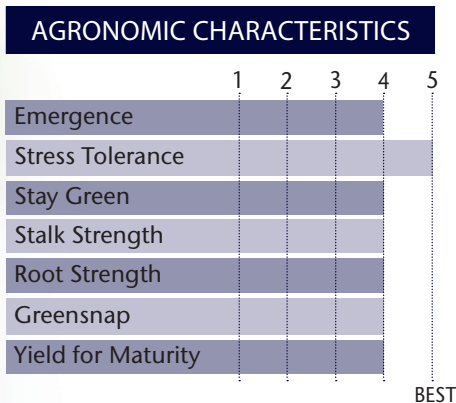

Genuity® DroughtGard® Option With Excellent Yield Stability

- Defensive hybrid with very good top-end yield
- Excellent performance south of zone
- Very good stalk strength and late season appearance
- Top performance on tough and variable soil types

GDU to Flowering	1290
GDU to Black Layer	2460
Refuge Requirement	5% RIB
Herbicide Tolerance	RR

PLANT & EAR CHARACTERISTICS

Leaf Angle	Semi-Erect
Plant Height	Medium
Ear Height	Medium
Ear Type	Semi-Flex
Population	Medium - Medium High
Test Weight	3

Test Weight Rating Scale (1-5)
A higher score indicates a heavier test weight

5 = Excellent 4 = Very Good 3 = Average 2 = Below Average 1 = Poor
*All ratings presented are from past performance and do not ensure future results