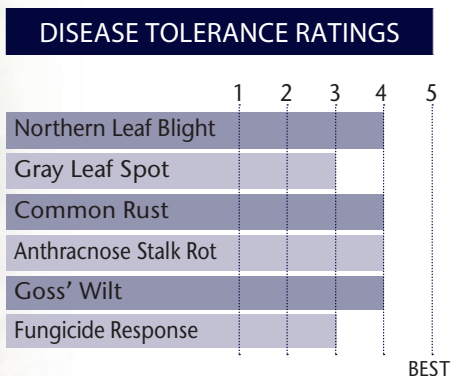

Genuity® DroughtGard® Option With Excellent Yield Stability

- Defensive hybrid with very good top-end yield
- Excellent performance south of zone
- Very good stalk strength and late season appearance
- Top performance on tough and variable soil types

GDU to Flowering	1290
GDU to Black Layer	2460
Refuge Requirement	5% RIB
Herbicide Tolerance	RR

PLANT & EAR CHARACTERISTICS

Leaf Angle	Semi-Erect
Plant Height	Medium
Ear Height	Medium
Ear Type	Semi-Flex
Population	Medium - Medium High
Test Weight	3

Test Weight Rating Scale (1-5)
A higher score indicates a heavier test weight

5 = Excellent 4 = Very Good 3 = Average 2 = Below Average 1 = Poor
*All ratings presented are from past performance and do not ensure future results