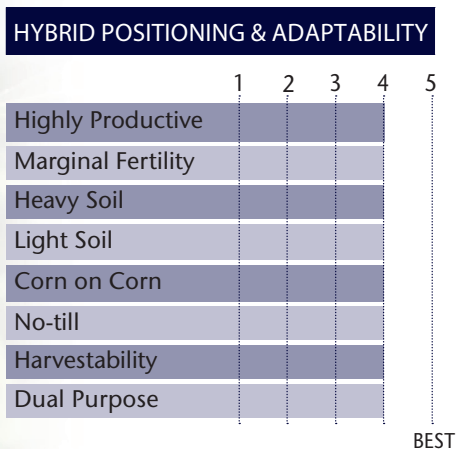

Genuity® DroughtGard® Option With Excellent Yield Stability

- Defensive hybrid with very good top-end yield
- Excellent performance south of zone
- Very good stalk strength and late season appearance
- Top performance on tough and variable soil types

GDU to Flowering	1290
GDU to Black Layer	2460
Refuge Requirement	5% RIB
Herbicide Tolerance	RR

PLANT & EAR CHARACTERISTICS

Leaf Angle	Semi-Erect
Plant Height	Medium
Ear Height	Medium
Ear Type	Semi-Flex
Population	Medium - Medium High
Test Weight	3