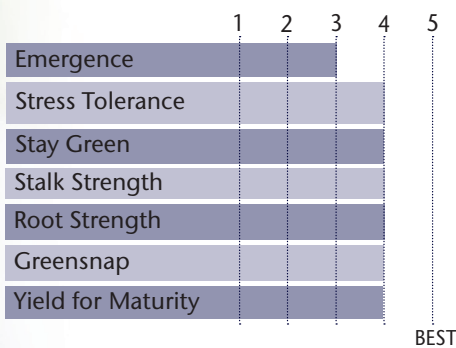

Wonderful Companion Hybrid With Strong Disease Package

- Excellent stress tolerance for placement in all soil types
- Medium stature with strong roots and stalks
- Semi-flex ear type for varying plant populations
- Best performance when kept in zone or south of zone
- Great option for corn-on-corn

AGRONOMIC CHARACTERISTICS

GDU to Flowering	1280
GDU to Black Layer	2550
Refuge Requirement	5% RIB
Herbicide Tolerance	RR/LL

PLANT & EAR CHARACTERISTICS

Leaf Angle	Semi-Erect
Plant Height	Medium
Ear Height	Medium
Ear Type	Semi-Flex
Population	Medium - Medium High
Test Weight	3

Test Weight Rating Scale (1-5)
A higher score indicates a heavier test weight

HYBRID POSITIONING & ADAPTABILITY

AREA OF ADAPTATION

DISEASE TOLERANCE RATINGS

5 = Excellent 4 = Very Good 3 = Average 2 = Below Average 1 = Poor
*All ratings presented are from past performance and do not ensure future results