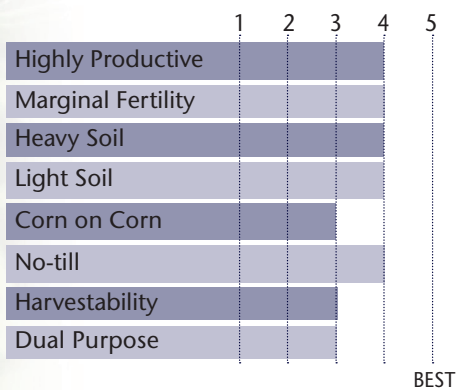

AGRONOMIC CHARACTERISTICS

GDU to Flowering	1280
GDU to Black Layer	2550
Refuge Requirement	5% RIB
Herbicide Tolerance	RR/LL

PLANT & EAR CHARACTERISTICS

Leaf Angle	Semi-Erect
Plant Height	Medium
Ear Height	Medium
Ear Type	Semi-Flex
Population	Medium - Medium High
Test Weight	3

Test Weight Rating Scale (1-5)
A higher score indicates a heavier test weight

HYBRID POSITIONING & ADAPTABILITY

AREA OF ADAPTATION

DISEASE TOLERANCE RATINGS

5 = Excellent 4 = Very Good 3 = Average 2 = Below Average 1 = Poor
*All ratings presented are from past performance and do not ensure future results