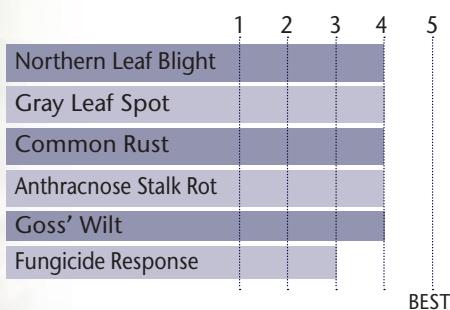

Test Weight Rating Scale (1-5)
A higher score indicates a heavier test weight

HYBRID POSITIONING & ADAPTABILITY

AREA OF ADAPTATION

DISEASE TOLERANCE RATINGS

5 = Excellent 4 = Very Good 3 = Average 2 = Below Average 1 = Poor
*All ratings presented are from past performance and do not ensure future results