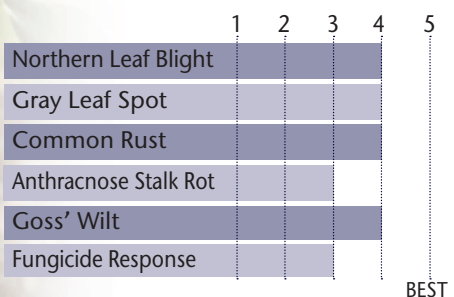

The Complete Package; Top-End Yield With Agronomics

- Handles all soil types from variable to highly productive
- Outstanding grain quality and test weight
- Robust plant type with season long standability
- Responds to high populations in all yield environments
- Great choice for a dual purpose hybrid

AGRONOMIC CHARACTERISTICS

GDU to Flowering	1410
GDU to Black Layer	2850
Refuge Requirement	5% RIB
Herbicide Tolerance	RR/LL

HYBRID POSITIONING & ADAPTABILITY

PLANT & EAR CHARACTERISTICS

Leaf Angle	Semi-Erect
Plant Height	Tall
Ear Height	Medium High
Ear Type	Semi-Determinate
Population	Medium - Medium High
Test Weight	4

Test Weight Rating Scale (1-5)
A higher score indicates a heavier test weight

DISEASE TOLERANCE RATINGS

AREA OF ADAPTATION

5 = Excellent 4 = Very Good 3 = Average 2 = Below Average 1 = Poor
*All ratings presented are from past performance and do not ensure future results