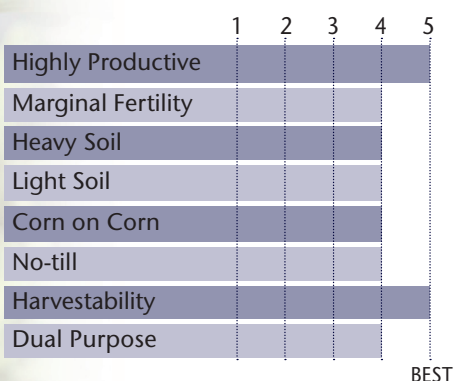

The Complete Package; Top-End Yield With Agronomics

- Handles all soil types from variable to highly productive
- Outstanding grain quality and test weight
- Robust plant type with season long standability
- Responds to high populations in all yield environments
- Great choice for a dual purpose hybrid

AGRONOMIC CHARACTERISTICS

GDU to Flowering	1410
GDU to Black Layer	2850
Refuge Requirement	5% RIB
Herbicide Tolerance	RR/LL

HYBRID POSITIONING & ADAPTABILITY

PLANT & EAR CHARACTERISTICS

Leaf Angle	Semi-Erect
Plant Height	Tall
Ear Height	Medium High
Ear Type	Semi-Determinate
Population	Medium - Medium High
Test Weight	4

Test Weight Rating Scale (1-5)
A higher score indicates a heavier test weight

DISEASE TOLERANCE RATINGS

AREA OF ADAPTATION

5 = Excellent 4 = Very Good 3 = Average 2 = Below Average 1 = Poor
*All ratings presented are from past performance and do not ensure future results