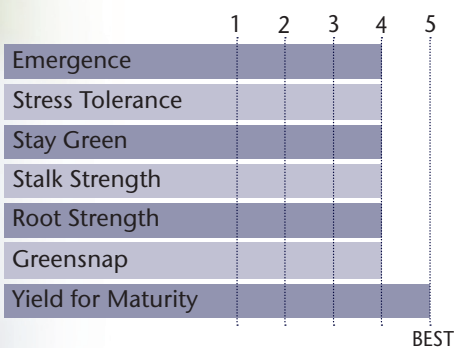

The Complete Package; Top-End Yield With Agronomics

- Handles all soil types from variable to highly productive
- Outstanding grain quality and test weight
- Robust plant type with season long standability
- Responds to high populations in all yield environments
- Great choice for a dual purpose hybrid

AGRONOMIC CHARACTERISTICS

GDU to Flowering	1410
GDU to Black Layer	2850
Refuge Requirement	5% RIB
Herbicide Tolerance	RR/LL

HYBRID POSITIONING & ADAPTABILITY

PLANT & EAR CHARACTERISTICS

Leaf Angle	Semi-Erect
Plant Height	Tall
Ear Height	Medium High
Ear Type	Semi-Determinate
Population	Medium - Medium High
Test Weight	4

Test Weight Rating Scale (1-5)
A higher score indicates a heavier test weight

DISEASE TOLERANCE RATINGS

AREA OF ADAPTATION

5 = Excellent 4 = Very Good 3 = Average 2 = Below Average 1 = Poor
*All ratings presented are from past performance and do not ensure future results