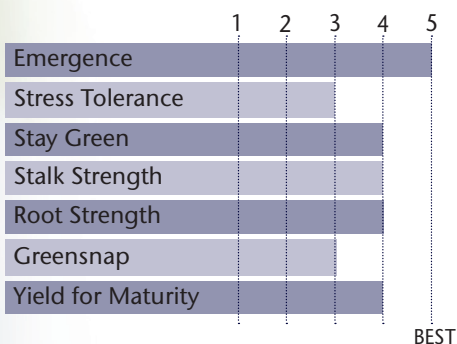

## Consistent Yield Performance With Impressive Agronomics

- Very good performance across all soil types
- Excellent root and stalk strength
- Semi-flex ear type that can handle different environments and populations

### AGRONOMIC CHARACTERISTICS

### HYBRID POSITIONING & ADAPTABILITY

### PLANT & EAR CHARACTERISTICS

Leaf Angle	Semi-Erect
Plant Height	Medium
Ear Height	Medium
Ear Type	Semi-Flex
Population	Medium High - High
Test Weight	4

Test Weight Rating Scale (1-5)  
A higher score indicates a heavier test weight