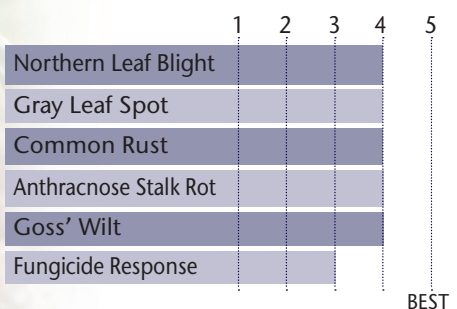

DISEASE TOLERANCE RATINGS