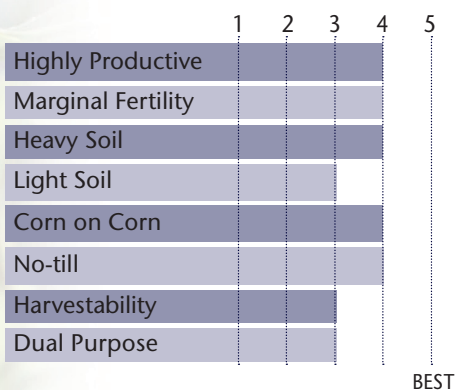

HYBRID POSITIONING & ADAPTABILITY