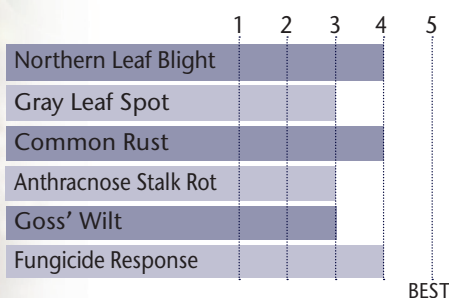

AGRONOMIC CHARACTERISTICS

GDU to Flowering	1230
GDU to Black Layer	2460
Refuge Requirement	None
Herbicide Tolerance	None

PLANT & EAR CHARACTERISTICS

Leaf Angle	Semi-Erect
Plant Height	Medium Short
Ear Height	Medium
Ear Type	Semi-Flex
Population	Medium High - High
Test Weight	4

Test Weight Rating Scale (1-5)
A higher score indicates a heavier test weight

HYBRID POSITIONING & ADAPTABILITY

DISEASE TOLERANCE RATINGS

AREA OF ADAPTATION