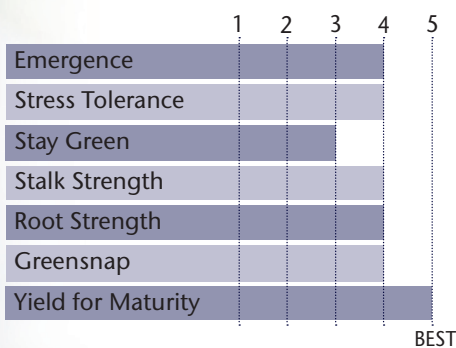

Versatile Hybrid With Top-End Yield Performance Across Environments

- Shorter plant type with very good root strength
- Excellent drydown enhances yield to moisture ratio
- Very good Northern Corn Leaf Blight tolerance
- Semi-flex ear type responds to increasing plant populations
- Also available as TP 71-98 2P

AGRONOMIC CHARACTERISTICS

GDU to Flowering	1230
GDU to Black Layer	2460
Refuge Requirement	None
Herbicide Tolerance	None

PLANT & EAR CHARACTERISTICS

Leaf Angle	Semi-Erect
Plant Height	Medium Short
Ear Height	Medium
Ear Type	Semi-Flex
Population	Medium High - High
Test Weight	4

Test Weight Rating Scale (1-5)
A higher score indicates a heavier test weight

HYBRID POSITIONING & ADAPTABILITY

DISEASE TOLERANCE RATINGS

AREA OF ADAPTATION