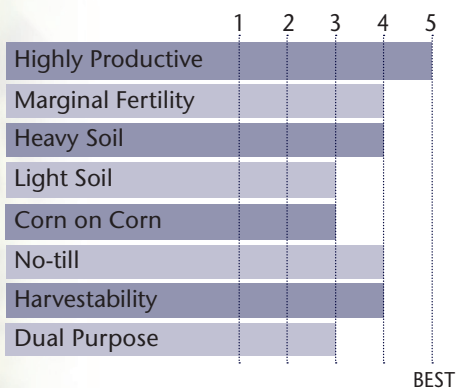

AGRONOMIC CHARACTERISTICS

GDU to Flowering	1230
GDU to Black Layer	2460
Refuge Requirement	None
Herbicide Tolerance	None

PLANT & EAR CHARACTERISTICS

Leaf Angle	Semi-Erect
Plant Height	Medium Short
Ear Height	Medium
Ear Type	Semi-Flex
Population	Medium High - High
Test Weight	4

Test Weight Rating Scale (1-5)
A higher score indicates a heavier test weight

HYBRID POSITIONING & ADAPTABILITY

DISEASE TOLERANCE RATINGS

AREA OF ADAPTATION