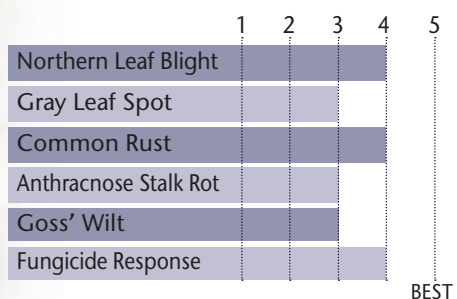

Test Weight Rating Scale (1-5)
A higher score indicates a heavier test weight

HYBRID POSITIONING & ADAPTABILITY

AREA OF ADAPTATION

DISEASE TOLERANCE RATINGS

5 = Excellent 4 = Very Good 3 = Average 2 = Below Average 1 = Poor
*All ratings presented are from past performance and do not ensure future results