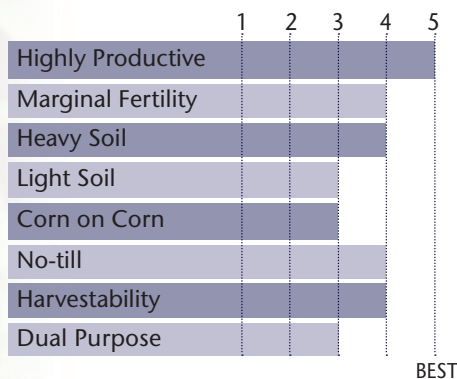

Versatile Hybrid With Top-End Yield Performance Across Enviroments

- Shorter plant type with very good root strength
- Excellent drydown enhances yield to moisture ratio
- Very good Northern Corn Leaf Blight tolerance
- Semi-flex ear type responds to increasing plant populations
- Also available as TP 70-98

AGRONOMIC CHARACTERISTICS

GDU to Flowering	1230
GDU to Black Layer	2460
Refuge Requirement	5% RIB
Herbicide Tolerance	RR

PLANT & EAR CHARACTERISTICS

Leaf Angle	Semi-Erect
Plant Height	Medium Short
Ear Height	Medium
Ear Type	Semi-Flex
Population	Medium High - High
Test Weight	4

Test Weight Rating Scale (1-5)
A higher score indicates a heavier test weight

HYBRID POSITIONING & ADAPTABILITY

AREA OF ADAPTATION

DISEASE TOLERANCE RATINGS

5 = Excellent 4 = Very Good 3 = Average 2 = Below Average 1 = Poor
*All ratings presented are from past performance and do not ensure future results