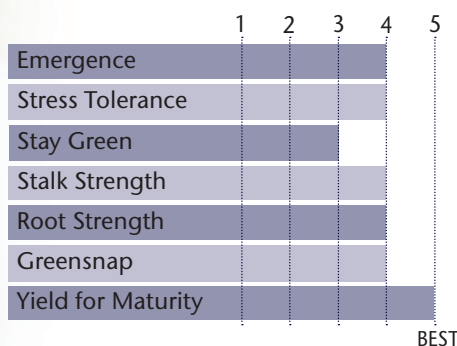

Versatile Hybrid With Top-End Yield Performance Across Enviroments

- Shorter plant type with very good root strength
- Excellent drydown enhances yield to moisture ratio
- Very good Northern Corn Leaf Blight tolerance
- Semi-flex ear type responds to increasing plant populations
- Also available as TP 70-98

AGRONOMIC CHARACTERISTICS

GDU to Flowering	1230
GDU to Black Layer	2460
Refuge Requirement	5% RIB
Herbicide Tolerance	RR

PLANT & EAR CHARACTERISTICS

Leaf Angle	Semi-Erect
Plant Height	Medium Short
Ear Height	Medium
Ear Type	Semi-Flex
Population	Medium High - High
Test Weight	4

Test Weight Rating Scale (1-5)
A higher score indicates a heavier test weight

HYBRID POSITIONING & ADAPTABILITY

AREA OF ADAPTATION

DISEASE TOLERANCE RATINGS

5 = Excellent 4 = Very Good 3 = Average 2 = Below Average 1 = Poor
*All ratings presented are from past performance and do not ensure future results