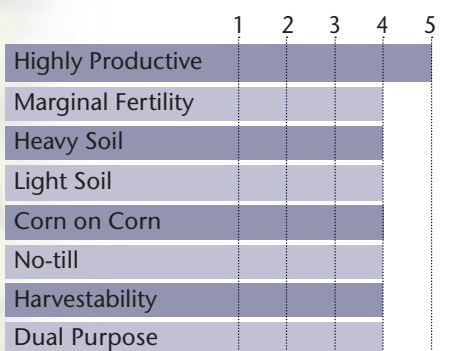

HYBRID POSITIONING & ADAPTABILITY

PLANT & EAR CHARACTERISTICS

Leaf Angle	Semi-Erect
Plant Height	Medium Tall
Ear Height	Medium High
Ear Type	Semi-Flex
Population	Medium High - High
Test Weight	3

Test Weight Rating Scale (1-5)
A higher score indicates a heavier test weight