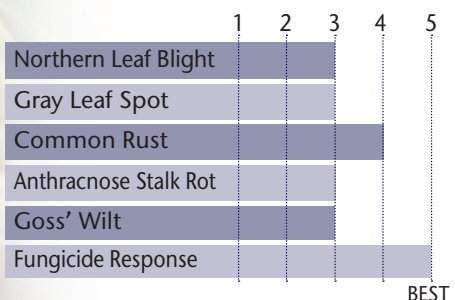

DISEASE TOLERANCE RATINGS