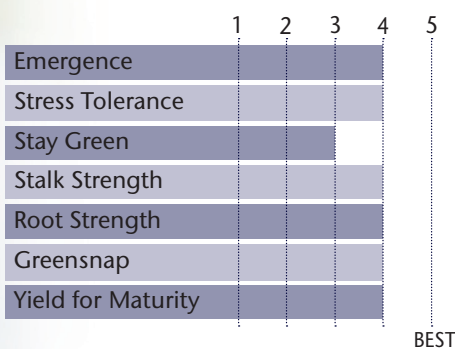

## Genuity® SmartStax® RIB Complete® Hybrid With Dependable Agronomics

- Top performer in moderate to highly productive soil types
- Soil stress tolerance enhances broad adaptation
- Very good emergence for early planting and no-till
- Best performance at medium high to high planting populations

### AGRONOMIC CHARACTERISTICS

GDU to Flowering	1270
GDU to Black Layer	2450
Refuge Requirement	5%
Herbicide Tolerance	RR/LL

### HYBRID POSITIONING & ADAPTABILITY

### PLANT & EAR CHARACTERISTICS

Leaf Angle	Semi-Erect
Plant Height	Medium Tall
Ear Height	Medium High
Ear Type	Semi-Flex
Population	Medium High - High
Test Weight	3

Test Weight Rating Scale (1-5)  
A higher score indicates a heavier test weight