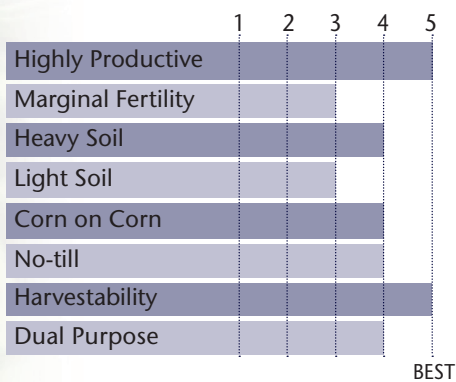

Robust Hybrid With Excellent Standability And Top-Notch Yield Performance

- Excellent grain quality and test weight
- Responds well to higher plant populations
- Soild emergence and seedling vigor for early planting
- Very good performance north of zone as full season hybrid

AGRONOMIC CHARACTERISTICS

GDU to Flowering	1250
GDU to Black Layer	2440
Refuge Requirement	5% RIB
Herbicide Tolerance	RR/LL

PLANT & EAR CHARACTERISTICS

Leaf Angle	Horizontal
Plant Height	Tall
Ear Height	Medium High
Ear Type	Determinate
Population	Medium High - High
Test Weight	5

Test Weight Rating Scale (1-5)
A higher score indicates a heavier test weight

HYBRID POSITIONING & ADAPTABILITY

DISEASE TOLERANCE RATINGS

AREA OF ADAPTATION