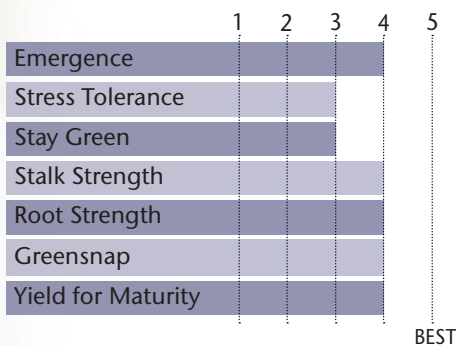

Robust Hybrid With Excellent Standability And Top-Notch Yield Performance

- Excellent grain quality and test weight
- Responds well to higher plant populations
- Soild emergence and seedling vigor for early planting
- Very good performance north of zone as full season hybrid

AGRONOMIC CHARACTERISTICS

GDU to Flowering	1250
GDU to Black Layer	2440
Refuge Requirement	5% RIB
Herbicide Tolerance	RR/LL

PLANT & EAR CHARACTERISTICS

Leaf Angle	Horizontal
Plant Height	Tall
Ear Height	Medium High
Ear Type	Determinate
Population	Medium High - High
Test Weight	5

Test Weight Rating Scale (1-5)
A higher score indicates a heavier test weight

HYBRID POSITIONING & ADAPTABILITY

DISEASE TOLERANCE RATINGS

AREA OF ADAPTATION