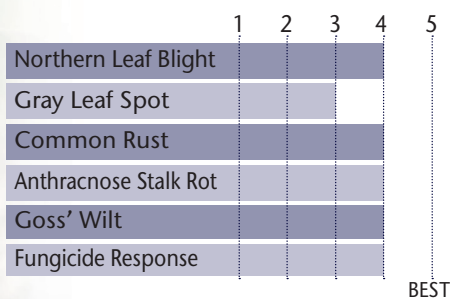

Robust Hybrid With Excellent Standability And Top-Notch Yield Performance

- Excellent grain quality and test weight
- Responds well to higher plant populations
- Soild emergence and seedling vigor for early planting
- Very good performance north of zone as full season hybrid

AGRONOMIC CHARACTERISTICS

GDU to Flowering	1250
GDU to Black Layer	2440
Refuge Requirement	5% RIB
Herbicide Tolerance	RR/LL

PLANT & EAR CHARACTERISTICS

Leaf Angle	Horizontal
Plant Height	Tall
Ear Height	Medium High
Ear Type	Determinate
Population	Medium High - High
Test Weight	5

Test Weight Rating Scale (1-5)
A higher score indicates a heavier test weight

HYBRID POSITIONING & ADAPTABILITY

DISEASE TOLERANCE RATINGS

AREA OF ADAPTATION