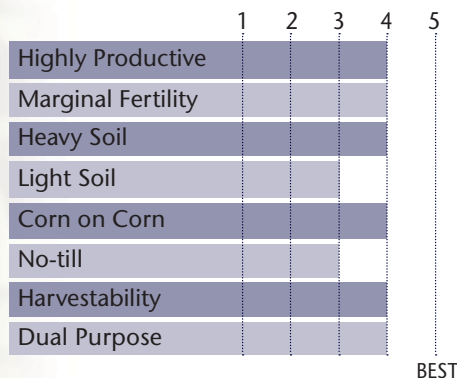

HYBRID LEADER AT 104 RM WITH NEXT LEVEL TEST WEIGHT

- Very good Goss's Wilt and low green snap risk
- Responds to fungicide applications very well
- Strong stalks & good roots give it a clean fall appearance
- Moves north of zone well
- 70% win rate over over P0339AM across 10 locations in MN
- 63% win rate over P0533AM1 across 19 locations in IA

AGRONOMIC CHARACTERISTICS

GDU to Flowering	1300
GDU to Black Layer	2590
Refuge Requirement	5% RIB
Herbicide Tolerance	RR

PLANT & EAR CHARACTERISTICS

Leaf Angle	Semi Erect
Plant Height	Medium Tall
Ear Height	Medium
Ear Type	Semi-Determinate
Population	Medium - Medium High
Test Weight	5

Test Weight Rating Scale (1-5)
A higher score indicates a heavier test weight

HYBRID POSITIONING & ADAPTABILITY

DISEASE TOLERANCE RATINGS

MATURITY ZONE MAP

- Zone 1 – 85 and earlier
- Zone 2 – 90
- Zone 3 – 95
- Zone 4 – 100
- Zone 5 – 105
- Zone 6 – 110
- Zone 7 – 115
- Zone 8 – 120 and later

5 = Excellent 4 = Very Good 3 = Average 2 = Below Average 1 = Poor
*All ratings presented are from past performance and do not ensure future results

**PACKAGE WITH: 92-99 2P
TP 65-00 DG2P
TP 53-03 2P
96-06 2P**