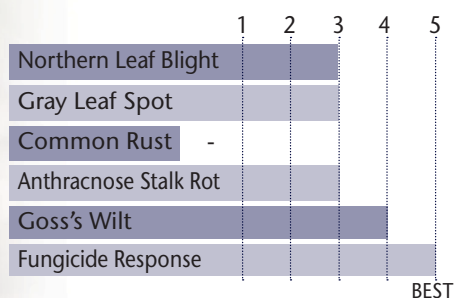

HYBRID LEADER AT 104 RM WITH NEXT LEVEL TEST WEIGHT

- Very good Goss's Wilt and low green snap risk
- Responds to fungicide applications very well
- Strong stalks & good roots give it a clean fall appearance
- Moves north of zone well
- 70% win rate over over P0339AM across 10 locations in MN
- 63% win rate over P0533AM1 across 19 locations in IA

AGRONOMIC CHARACTERISTICS

GDU to Flowering	1300
GDU to Black Layer	2590
Refuge Requirement	5% RIB
Herbicide Tolerance	RR

PLANT & EAR CHARACTERISTICS

Leaf Angle	Semi Erect
Plant Height	Medium Tall
Ear Height	Medium
Ear Type	Semi-Determinate
Population	Medium - Medium High
Test Weight	5

Test Weight Rating Scale (1-5)
A higher score indicates a heavier test weight

HYBRID POSITIONING & ADAPTABILITY

DISEASE TOLERANCE RATINGS

MATURITY ZONE MAP

- Zone 1 – 85 and earlier
- Zone 2 – 90
- Zone 3 – 95
- Zone 4 – 100
- Zone 5 – 105
- Zone 6 – 110
- Zone 7 – 115
- Zone 8 – 120 and later

5 = Excellent 4 = Very Good 3 = Average 2 = Below Average 1 = Poor
*All ratings presented are from past performance and do not ensure future results

**PACKAGE WITH: 92-99 2P
TP 65-00 DG2P
TP 53-03 2P
96-06 2P**