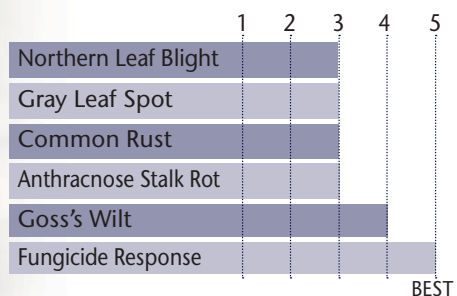

MN LEAD HYBRID WITH CONSISTENT EARS & KERNEL DEPTH

- Strong emergence & early plant vigor for early planting
- Very good Goss's tolerance with low green snap risk
- Strong stalks & roots aid for a great fall appearance
- 71% win rate over P0157AM across 14 locations in MN
- 75% win rate over P0193AM across 8 locations in MN
- 82% win rate over P0297AMXT across 11 locations in MN
- Also available as 84-01

AGRONOMIC CHARACTERISTICS

GDU to Flowering	1300
GDU to Black Layer	2560
Refuge Requirement	5% RIB
Herbicide Tolerance	RR

PLANT & EAR CHARACTERISTICS

Leaf Angle	Semi-Erect
Plant Height	Medium Tall
Ear Height	Medium
Ear Type	Semi-Flex
Population	Medium - Medium High
Test Weight	3

Test Weight Rating Scale (1-5)
A higher score indicates a heavier test weight

HYBRID POSITIONING & ADAPTABILITY

DISEASE TOLERANCE RATINGS

MATURITY ZONE MAP

- Zone 1 – 85 and earlier
- Zone 2 – 90
- Zone 3 – 95
- Zone 4 – 100
- Zone 5 – 105
- Zone 6 – 110
- Zone 7 – 115
- Zone 8 – 120 and later

5 = Excellent 4 = Very Good 3 = Average 2 = Below Average 1 = Poor
*All ratings presented are from past performance and do not ensure future results

**PACKAGE WITH: 92-99 2P
91-00
91-02
TP 40-03
TP 53-03 2P**