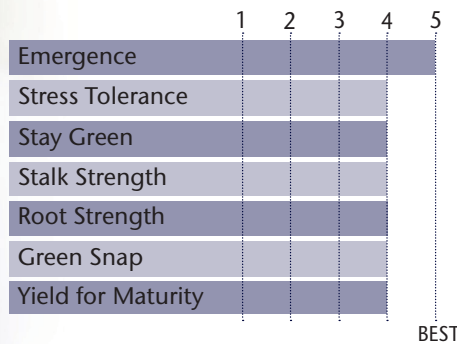

MN LEAD HYBRID WITH CONSISTENT EARS & KERNEL DEPTH

- Strong emergence & early plant vigor for early planting
- Very good Goss's tolerance with low green snap risk
- Strong stalks & roots aid for a great fall appearance
- 71% win rate over P0157AM across 14 locations in MN
- 75% win rate over P0193AM across 8 locations in MN
- 82% win rate over P0297AMXT across 11 locations in MN
- Also available as 84-01

AGRONOMIC CHARACTERISTICS

GDU to Flowering	1300
GDU to Black Layer	2560
Refuge Requirement	5% RIB
Herbicide Tolerance	RR

PLANT & EAR CHARACTERISTICS

Leaf Angle	Semi-Erect
Plant Height	Medium Tall
Ear Height	Medium
Ear Type	Semi-Flex
Population	Medium - Medium High
Test Weight	3

Test Weight Rating Scale (1-5)
A higher score indicates a heavier test weight

HYBRID POSITIONING & ADAPTABILITY

DISEASE TOLERANCE RATINGS

MATURITY ZONE MAP

- Zone 1 – 85 and earlier
- Zone 2 – 90
- Zone 3 – 95
- Zone 4 – 100
- Zone 5 – 105
- Zone 6 – 110
- Zone 7 – 115
- Zone 8 – 120 and later

5 = Excellent 4 = Very Good 3 = Average 2 = Below Average 1 = Poor
*All ratings presented are from past performance and do not ensure future results

**PACKAGE WITH: 92-99 2P
91-00
91-02
TP 40-03
TP 53-03 2P**