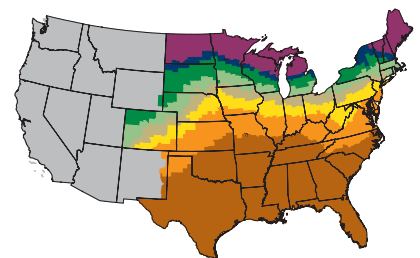

MN LEAD HYBRID WITH CONSISTENT EARS & KERNEL DEPTH

- Strong emergence & early plant vigor for early planting
- Very good Goss's tolerance with low green snap risk
- Strong stalks & roots aid for a great fall appearance
- 71% win rate over P0157AM across 14 locations in MN
- 75% win rate over P0193AM across 8 locations in MN
- 82% win rate over P0297AMXT across 11 locations in MN
- Also available as 84-01

Test Weight Rating Scale (1-5)
A higher score indicates a heavier test weight

HYBRID POSITIONING & ADAPTABILITY

DISEASE TOLERANCE RATINGS

MATURITY ZONE MAP

- Zone 1 – 85 and earlier
- Zone 2 – 90
- Zone 3 – 95
- Zone 4 – 100
- Zone 5 – 105
- Zone 6 – 110
- Zone 7 – 115
- Zone 8 – 120 and later