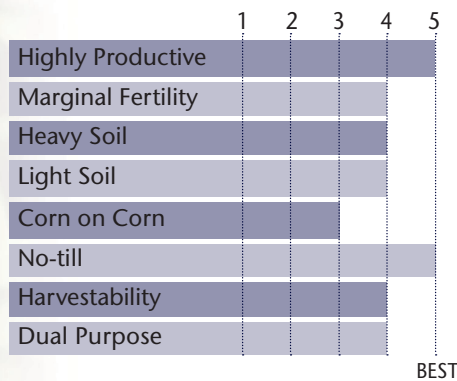

MN LEAD HYBRID WITH CONSISTENT EARS & KERNEL DEPTH

- Strong emergence & early plant vigor for early planting
- Very good Goss's tolerance with low green snap risk
- Strong stalks & roots aid for a great fall appearance
- 71% win rate over P0157AM across 14 locations in MN
- 75% win rate over P0193AM across 8 locations in MN
- 82% win rate over P0297AMXT across 11 locations in MN
- Also available as 84-01

AGRONOMIC CHARACTERISTICS

GDU to Flowering	1300
GDU to Black Layer	2560
Refuge Requirement	5% RIB
Herbicide Tolerance	RR

PLANT & EAR CHARACTERISTICS

Leaf Angle	Semi-Erect
Plant Height	Medium Tall
Ear Height	Medium
Ear Type	Semi-Flex
Population	Medium - Medium High
Test Weight	3

Test Weight Rating Scale (1-5)
A higher score indicates a heavier test weight

HYBRID POSITIONING & ADAPTABILITY

DISEASE TOLERANCE RATINGS

MATURITY ZONE MAP

- Zone 1 – 85 and earlier
- Zone 2 – 90
- Zone 3 – 95
- Zone 4 – 100
- Zone 5 – 105
- Zone 6 – 110
- Zone 7 – 115
- Zone 8 – 120 and later