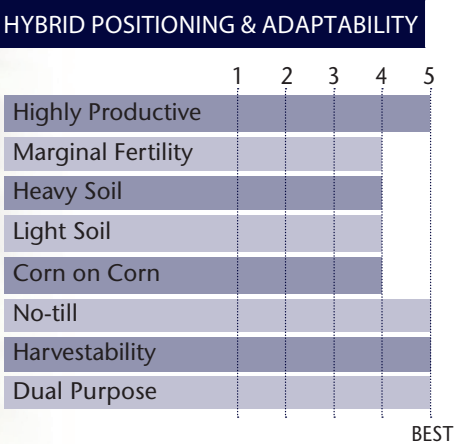

## LEADER FOR RM ZONE! GREAT YIELD POTENTIAL

- Top performance across a wide range of environments
- Outstanding Goss's Wilt, stalks, & root rating
- Consistent ear on healthy plant
- Great dual purpose hybrid
- Outperformed DKC45-66 by 11 bu/ac at 131 locations in 2017-2018
- Outperformed DKC46-36 by 5.1 bu/ac across 151 locations in 2015-2018
- Also available as 85-96

### PLANT & EAR CHARACTERISTICS

Leaf Angle	Semi-Erect
Plant Height	Medium Tall
Ear Height	Medium
Ear Type	Semi-Flex
Population	Medium - Medium High
Test Weight	3

Test Weight Rating Scale (1-5)  
A higher score indicates a heavier test weight