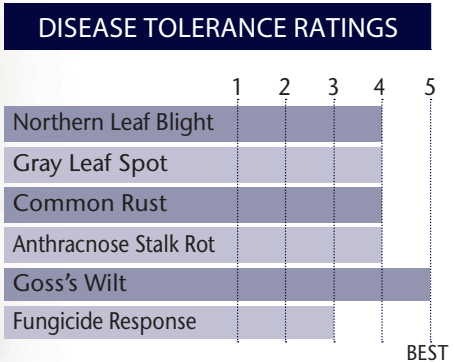

### PLANT & EAR CHARACTERISTICS

Leaf Angle	Semi-Erect
Plant Height	Medium Tall
Ear Height	Medium
Ear Type	Semi-Flex
Population	Medium - Medium High
Test Weight	3

Test Weight Rating Scale (1-5)  
A higher score indicates a heavier test weight

### MATURITY ZONE MAP

- Zone 1 – 85 and earlier
- Zone 2 – 90
- Zone 3 – 95
- Zone 4 – 100
- Zone 5 – 105
- Zone 6 – 110
- Zone 7 – 115
- Zone 8 – 120 and later

5 = Excellent 4 = Very Good 3 = Average 2 = Below Average 1 = Poor  
\*All ratings presented are from past performance and do not ensure future results