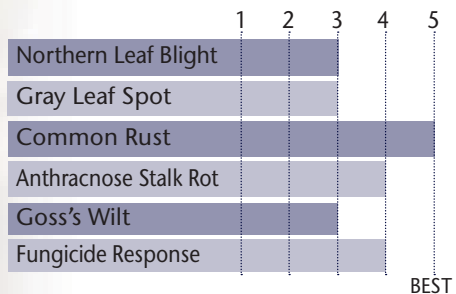

DISEASE TOLERANCE RATINGS

GDU to Flowering	1225
GDU to Black Layer	2360
Refuge Requirement	None
Herbicide Tolerance	None

PLANT & EAR CHARACTERISTICS

Leaf Angle	Semi-Erect
Plant Height	Medium
Ear Height	Medium
Ear Type	Semi-Flex
Population	Medium - Medium High
Test Weight	4

Test Weight Rating Scale (1-5)
A higher score indicates a heavier test weight