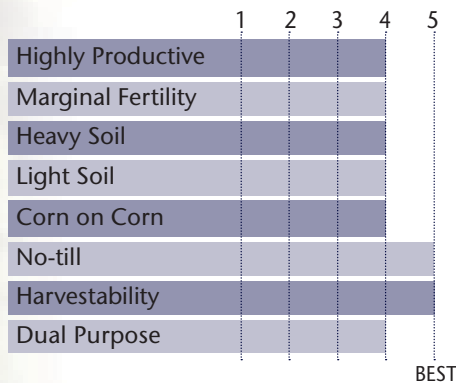

HYBRID POSITIONING & ADAPTABILITY