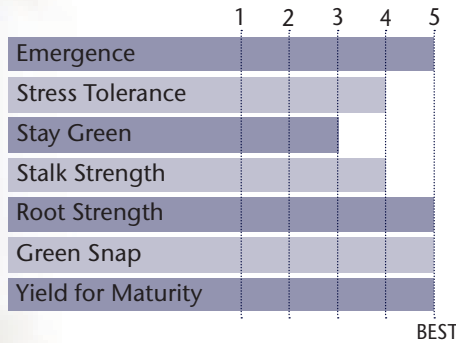

## LEAD HYBRID WITH TOP-END YIELD POTENTIAL IN THIS MATURITY!

- Strong emergence & early plant vigor for early planting
- Very good stalks & excellent roots for late season standability
- Semi-flex ear & drought tolerance for tougher acres
- True powerhouse hybrid that will move north & south of RM zone
- 67% win rate over P0157AM across 15 locations in MN
- Also available as 82-95 2P

### AGRONOMIC CHARACTERISTICS

### HYBRID POSITIONING & ADAPTABILITY